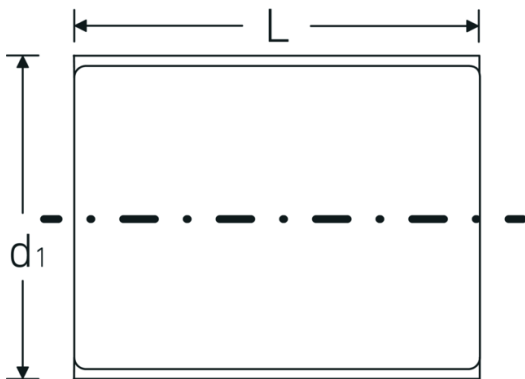

#### Label.

3/8 " VDE socket Wrench size 20mm L.52mm

### Technical Drawing.

### Technical Attributes.

Drive profile	bi-hex AS-Drive®
Internal square drive (inch)	3/8 "
d1	31,2 mm
DIN	DIN EN 60900
Length mm (L)	52 mm
Width across flats [mm]	20 mm

### Logistics data.

Depth mm (IFS)	51
Width mm (IFS)	31
Height mm (IFS)	31
Length (packed, mm)	60
Width (packed, mm)	35
Height (packed, mm)	35
Volume (packed, dm3)	0.0735 dm3
Product no.	02380020
Weight (gross, kg)	0,095