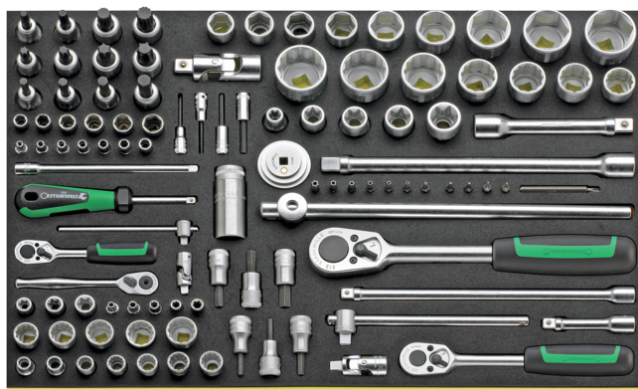

Customs tariff no. 82060000
Packing standard 1
Weight 24700 g

Variants.

Art. no.	Art. no. (ERP)	Description	GTIN
97830411	1100 TCS	Tool set for Porsche 1100 TCS 228 pcs.	4018754170463

GTIN-Code.

Images.