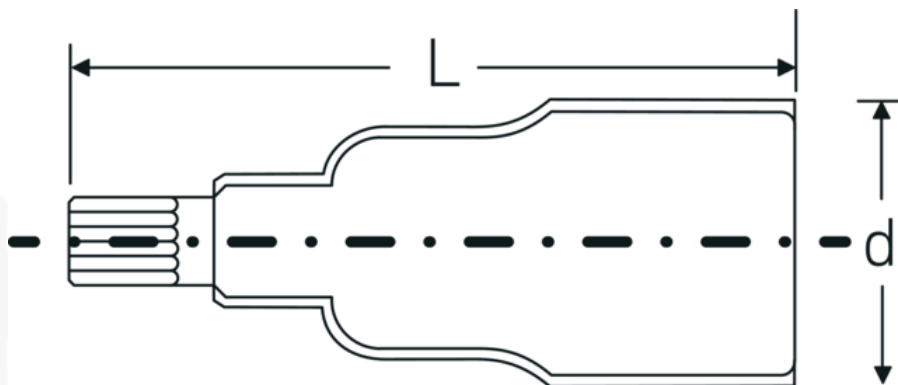

VDE screwdriver socket

12174 VDE

Product no. **02390040**
GTIN **4018754253623**
Model **12174 VDE T 40**

Label. 3/8 " VDE screwdriver socket L.67mm

- Features.**
- for internal TORX® screws
 - Chrome-Alloy-Steel, chrome plated
 - VDE insulated up to 1000 V
 - DIN EN 60900
 - #T; AC/1000 V

Advantages.

For recessed TORX® screws

Technical Drawing.

Technical Attributes.

Drive profile	TORX®
Internal square drive (inch)	3/8 "
d	22,8 mm
DIN	DIN EN 60900
Size of output profile	T40
Length mm (L)	67 mm

Logistics data.

Depth mm (IFS)	66
Width mm (IFS)	19
Height mm (IFS)	19
Length (packed, mm)	75
Width (packed, mm)	35
Height (packed, mm)	35
Volume (packed, dm3)	0.091875 dm3
Art. no.	02390040
Weight (gross, kg)	0,075
Weight PAP (kg)	0,000
Weight PVC (kg)	0,002
GTIN	4018754253623
Country of origin	GERMANY
Region of origin	Nordrhein-Westfalen
WEEE/ElektroG	nicht ear-pflichtig
Customs tariff no.	82042000
Packing standard	1
Weight	56 g

Variants.

Art. no.	Model no. (ERP)	Description	GTIN
02390020	12174 VDE T 20	3/8 " VDE screwdriver socket L.67mm	4018754253593
02390025	12174 VDE T 25	3/8 " VDE screwdriver socket L.67mm	4018754253609
02390030	12174 VDE T 30	3/8 " VDE screwdriver socket L.67mm	4018754253616
02390040	12174 VDE T 40	3/8 " VDE screwdriver socket L.67mm	4018754253623
02390045	12174 VDE T 45	3/8 " VDE screwdriver socket L.67mm	4018754253630