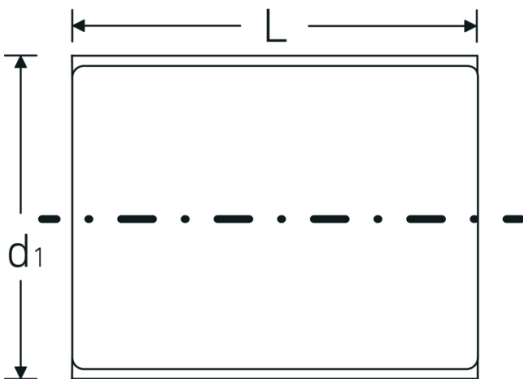

### 12171 VDE

Product no. **02380017**  
 GTIN **4018754253548**  
 Model **12171 VDE-17**

**Label.** 3/8 " VDE socket Wrench size 17mm L.49mm

## Technical Drawing.

## Technical Attributes.

Drive profile	bi-hex AS-Drive®
Internal square drive (inch)	3/8 "
d1	28 mm
DIN	DIN EN 60900
Length mm (L)	49 mm
Width across flats [mm]	17 mm

## Logistics data.

Depth mm (IFS)	48
Width mm (IFS)	27
Height mm (IFS)	27
Length (packed, mm)	60
Width (packed, mm)	35
Height (packed, mm)	35
Volume (packed, dm3)	0.0735 dm3
Product no.	02380017
Weight (gross, kg)	0,060