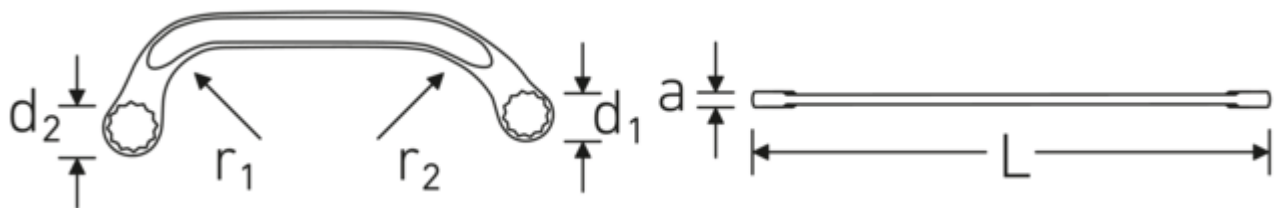

**Double-ended ring spanner
STARTER, metric**

STARTER 27

Product no. **41091417**
GTIN **4018754022069**
Model **STARTER 27 14 x 17**

Label. Double-ended ring spanner Spanner size 14 x 17 mm L.179mm

- Features.**
- ISO 3318
 - Chrome Alloy Steel, chrome plated

Advantages.

ISO 3318

Technical Drawing.

Technical Attributes.

a	7,5 mm
Drive profile	bi-hex AS-Drive®
d1	21 mm
d2	24,5 mm
Length mm (L)	179 mm

Logistics data.

Depth mm (IFS)	179
Width mm (IFS)	62
Height mm (IFS)	8
Length (packed, mm)	181
Width (packed, mm)	64

r1	36 mm	Height (packed, mm)	65
r2	64 mm	Volume (packed, dm ³)	0.75296 dm ³
Spanner width 1 [mm]	14 mm	Art. no.	41091417
Spanner width 2 [mm]	17 mm	Weight (gross, kg)	0,890
		Weight PAP (kg)	0,000
		Weight PVC (kg)	0,010
		GTIN	4018754022069
		Country of origin	GERMANY
		Region of origin	Nordrhein-Westfalen
		WEEE/ElektroG	nicht ear-pflichtig
		Customs tariff no.	82041100
		Packing standard	10
		Weight	89 g

Variants.

Art. no.	Art. no. (ERP)	Description	GTIN
41091012	STARTER 27 10 x 12	Double-ended ring spanner Spanner size 10 x 12 mm L.150mm	4018754022038
41091113	STARTER 27 11 x 13	Double-ended ring spanner Spanner size 11 x 13 mm L.150mm	4018754022045
41091416	STARTER 27 14 x 16	Double-ended ring spanner Spanner size 14 x 16 mm L.179mm	4018754022052
41091417	STARTER 27 14 x 17	Double-ended ring spanner Spanner size 14 x 17 mm L.179mm	4018754022069
41091517	STARTER 27 15 x 17	Double-ended ring spanner Spanner size 15 x 17 mm L.184mm	4018754022076
41091618	STARTER 27 16 x 18	Double-ended ring spanner Spanner size 16 x 18 mm L.200mm	4018754096770
41091922	STARTER 27 19 x 22	Double-ended ring spanner Spanner size 19 x 22 mm L.225mm	4018754022090