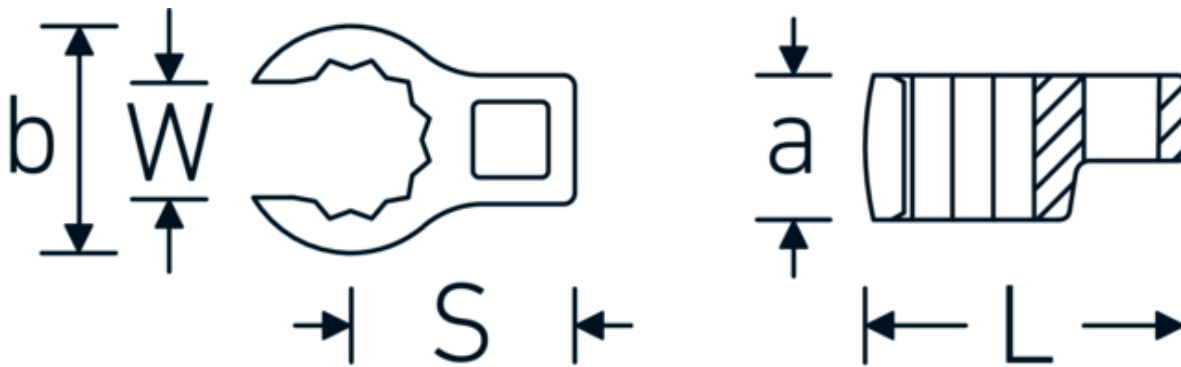

## CROW-RING spanner

440

Product no. 03190028  
GTIN 4018754148684  
Model 440 28

**Label.** 1/2 " CROW-RING spanner Spanner size 28mm L.56,8mm

- Features.**
- Chrome Alloy Steel, chrome plated
  - Caution! Modified settings on torque wrench

### Technical Drawing.

### Technical Attributes.

a	22,5 mm
Internal square drive (inch)	1/2 "
Width mm (b)	42,1 mm
Length mm (L)	56,8 mm
S	29,3 mm
Width across flats [mm]	28 mm
W	21 mm

## Variants.

Art. no.	Model no. (ERP)	Description	GTIN
01190008	440 8	1/4 " CROW-RING spanner Spanner size 8mm L.23,8mm	4018754149094
01190009	440 9	1/4 " CROW-RING spanner Spanner size 9mm L.28,5mm	4018754140985
01190010	440 10	1/4 " CROW-RING spanner Spanner size 10mm L.28,4mm	4018754000739
01190011	440 11	1/4 " CROW-RING spanner Spanner size 11mm L.28mm	4018754149100
01190012	440 12	1/4 " CROW-RING spanner Spanner size 12mm L.30,8mm	4018754000746
01190013	440 13	1/4 " CROW-RING spanner Spanner size 13mm L.32mm	4018754102099
01190014	440 14	1/4 " CROW-RING spanner Spanner size 14mm L.31,7mm	4018754000753
02190015	440 15	3/8 " CROW-RING spanner Spanner size 15mm L.36,5mm	4018754141029
02190016	440 16	3/8 " CROW-RING spanner Spanner size 16mm L.36,1mm	4018754003389
02190017	440 17	3/8 " CROW-RING spanner Spanner size 17mm L.39,2mm	4018754003396
02190018	440 18	3/8 " CROW-RING spanner Spanner size 18mm L.40,8mm	4018754003402
02190019	440 19	3/8 " CROW-RING spanner Spanner size 19mm L.40,5mm	4018754003419
02190020	440 20	3/8 " CROW-RING spanner Spanner size 20mm L.42,9mm	4018754141036
02190021	440 21	3/8 " CROW-RING spanner Spanner size 21mm L.42,8mm	4018754003426