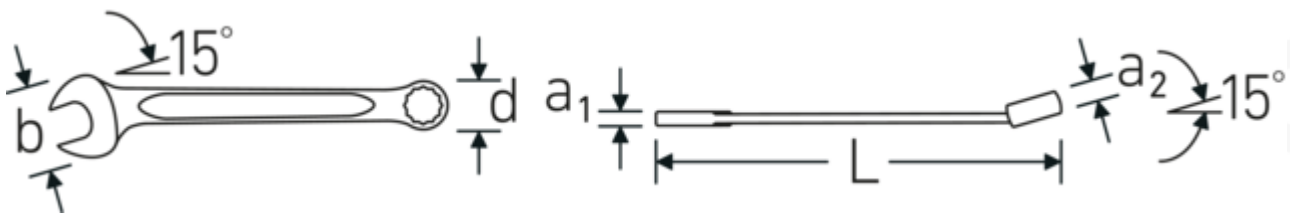

Combination spanner OPEN BOX, inch OPEN BOX 13a

Product no. **40483838**
GTIN **4018754020195**
Model **OPEN BOX 13a 11/16**

Label. Combination spanner OPEN BOX long Spanner size 11/16 " L.200mm

Features. • Chrome Alloy Steel, chrome plated

Advantages.

Made in Germany – STAHLWILLE Combination spanner OPEN BOX, inch , open end 15 °angled, length 200 mm, DIN 3113 Form A / ISO 7738 Form A, , 40483838.

Technical Drawing.

Technical Attributes.

a1	6,7 mm
a2	11,5 mm
Width mm (b)	40 mm
d	25,3 mm

Logistics data.

Depth mm (IFS)	200
Width mm (IFS)	40
Height mm (IFS)	11
Length (packed, mm)	210
Width (packed, mm)	70

DIN	DIN 3113 Form A / ISO 7738 Form A	Height (packed, mm)	55
Length mm (L)	200 mm	Volume (packed, dm³)	0.8085 dm ³
Jaw angle	15 °	Art. no.	40483838
Ring position	15 °	Weight (gross, kg)	1,160
Spanner width 1 [inch]	11/16 "	Weight PAP (kg)	0,000
Spanner width s 2 [inch]	11/16 "	Weight PVC (kg)	0,010
		GTIN	4018754020195
		Country of origin	GERMANY
		Region of origin	Nordrhein-Westfalen
		WEEE/ElektroG	nicht ear-pflichtig
		Customs tariff no.	82041100
		Packing standard	10
		Weight	116 g