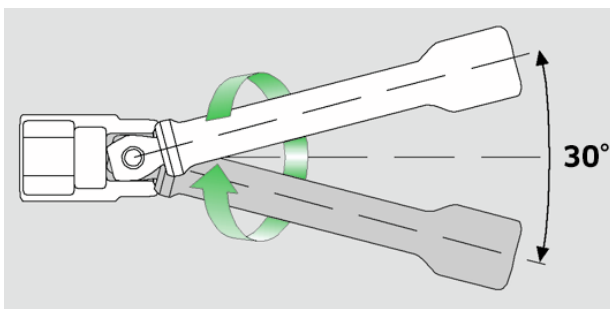

Wobble-Drive extensions 1/2"

509W

Product no. **13010006**
GTIN **4018754091157**
Model **509W/3**

Label. 1/2 " Wobble-Drive extension L.75mm

Technical Attributes.

External square drive (inch)	1/2
Internal square drive (inch)	1/2 "
d	23,2 mm
Size	3
Length mm (L)	75 mm

Logistics data.

Depth mm (IFS)	75
Width mm (IFS)	23
Height mm (IFS)	23
Length (packed, mm)	90
Width (packed, mm)	65
Height (packed, mm)	41
Volume (packed, dm3)	0.23985 dm3
Product no.	13010006
Weight (gross, kg)	0,604
Weight PAP (kg)	0,000
Weight PVC (kg)	0,003
GTIN	4018754091157
Country of origin	GERMANY
Region of origin	Nordrhein-Westfalen
WEEE/ElektroG	nicht ear-pflichtig
Customs tariff no.	82042000

Packing standard 5
Weight 120 g

Variants.

Product no.	Model no. (ERP)	Description	GTIN
13010005	509W/2	1/2 " Wobble-Drive extension L.52mm	4018754091140
13010006	509W/3	1/2 " Wobble-Drive extension L.75mm	4018754091157
13010007	509W/5	1/2 " Wobble-Drive extension L.130mm	4018754091164
13010008	509W/10	1/2 " Wobble-Drive extension L.255mm	4018754091171