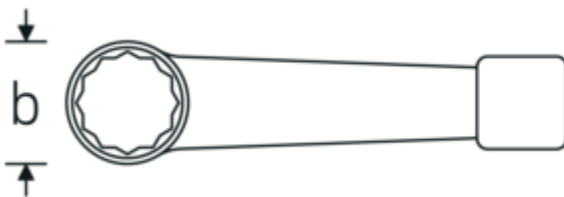

Impact ring spanner, metric

4205

Product no. **42050041**
GTIN **4018754024179**
Model **4205 41**

Label. Striking face ring spanner Spanner size 41 mm L.225mm

Features.

- DIN 7444
- special steel, grey

Advantages.

DIN 7444.

Technical Drawing.

Technical Attributes.

a	20,5 mm
Width mm (b)	66 mm
DIN	DIN 7444
Length mm (L)	225 mm
Spanner width 1 [mm]	41 mm

Logistics data.

Depth mm (IFS)	230
Width mm (IFS)	67
Height mm (IFS)	20
Length (packed, mm)	231
Width (packed, mm)	68
Height (packed, mm)	21

Volume (packed, dm3)	0.329868 dm3
Art. no.	42050041
Weight (gross, kg)	0,730
Weight PAP (kg)	0,000
Weight PVC (kg)	0,000
GTIN	4018754024179
Country of origin	GERMANY
Region of origin	Nordrhein-Westfalen
WEEE/ElektroG	nicht ear-pflichtig
Customs tariff no.	82041100
Packing standard	1
Weight	730 g