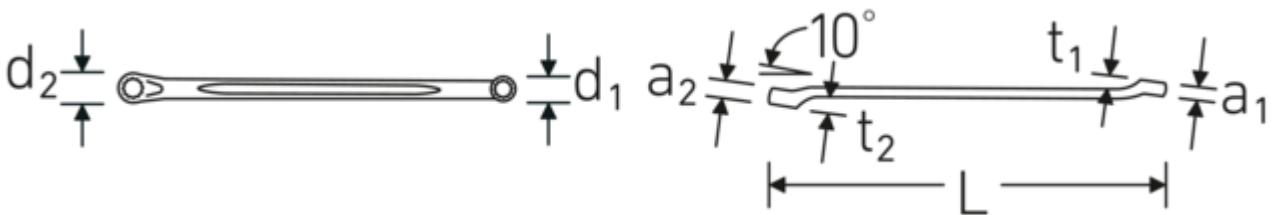

**Double ring wrench, inch**

**230a**

Product no. **41614648**  
GTIN **4018754139484**  
Model **230a 15/16 x 1**

**Label.** Double ring wrench Wrench size 15/16 " L.340mm

**Technical Drawing.**

**Technical Attributes.**

a1	14,5 mm
a2	15 mm
Drive profile	bi-hex AS-Drive®
d1	34,1 mm
d2	36,5 mm
Length mm (L)	340 mm
Ring position	10 °
Wrench width 1 [inch]	15/16 "
Wrench width s 2 [inch]	1 "
t1	22 mm
t2	23 mm

**Logistics data.**

Depth mm (IFS)	350
Width mm (IFS)	35
Height mm (IFS)	23
Length (packed, mm)	360
Width (packed, mm)	150
Height (packed, mm)	50
Volume (packed, dm3)	2.7 dm3
Product no.	41614648
Weight (gross, kg)	1,940
Weight PAP (kg)	0,000
Weight PVC (kg)	0,017
GTIN	4018754139484

## Variants.

Product no.	Art. no. (ERP)	Description	GTIN
41611620	230a 1/4 x 5/16	Double ring wrench Wrench size 1/4 x 5/16 " L.180mm	4018754023059
41612022	230a 5/16 x 11/32	Double ring wrench Wrench size 5/16 " L.195mm	4018754158799
41612024	230a 5/16 x 3/8	Double ring wrench Wrench size 5/16 " L.195mm	4018754023066
41612428	230a 3/8 x 7/16	Double ring wrench Wrench size 3/8 x 7/16 " L.215mm	4018754023073
41612832	230a 7/16 x 1/2	Double ring wrench Wrench size 7/16 " L.225mm	4018754023080
41613234	230a 1/2 x 9/16	Double ring wrench Wrench size 1/2 x 9/16 " L.235mm	4018754023097
41613436	230a 9/16 x 5/8	Double ring wrench Wrench size 9/16 " L.245mm	4018754023103
41613640	230a 5/8 x 3/4	Double ring wrench Wrench size 5/8 " L.274mm	4018754023110
41613840	230a 11/16 x 3/4	Double ring wrench Wrench size 11/16 x 3/4 " L.275mm	4018754023127
41614244	230a 13/16 x 7/8	Double ring wrench Wrench size 13/16 x 7/8 " L.301mm	4018754139477
41614648	230a 15/16 x 1	Double ring wrench Wrench size 15/16 " L.340mm	4018754139484
41614850	230a 1 x 1.1/16	Double ring wrench Wrench size 1 x 1 1/16 " L.368mm	4018754139491
41615256	230a 1.1/8 x 1.1/4	Double ring wrench Wrench size 1 1/8 " L.403mm	4018754139507