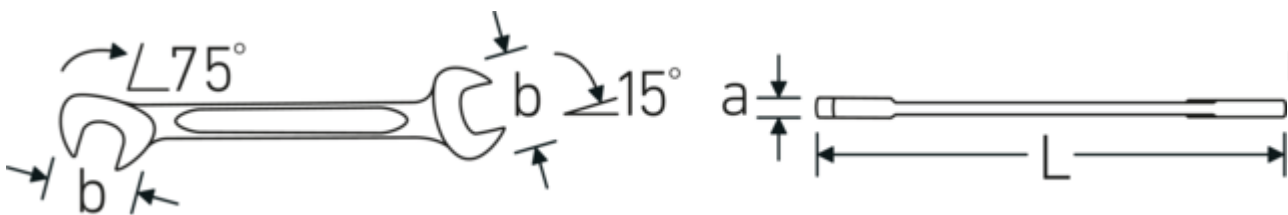

**Small double-open ended spanner**  
**ELECTRIC, inch**

**ELECTRIC 12a**

Product no. **40462222**  
GTIN **4018754020003**  
Model **ELECTRIC 12a 11/32**

**Label.**

Double open-ended spanner, small Spanner size 11/32 " L.103mm

**Features.**

- spanners with equal widths across flats
- straight design, jaw position 15° and 75°
- sturdy, slim and lightweight intelligent design
- high bending strength due to double T-profile
- STAHLWILLE's round finish ensures a surface that is pleasant to the skin and has a good grip
- extremely sturdy, exceptionally durable
- drop-forged, hardened and cooled in oil bath
- chrome-alloy steel, chrome plated

**Technical Drawing.**

**Technical Attributes.**

a	3 mm
Width mm (b)	18,9 mm
Length mm (L)	103 mm
Jaw angle	15/75 °
Spanner width 1 [inch]	11/32 "

**Logistics data.**

Depth mm (IFS)	103
Width mm (IFS)	19
Height mm (IFS)	3
Length (packed, mm)	115
Width (packed, mm)	85

<b>Spanner width s 2 [inch]</b>	11/32 "	<b>Height (packed, mm)</b>	13
		<b>Volume (packed, dm3)</b>	0.127075 dm3
		<b>Art. no.</b>	40462222
		<b>Weight (gross, kg)</b>	0,194
		<b>Weight PAP (kg)</b>	0,000
		<b>Weight PVC (kg)</b>	0,003
		<b>GTIN</b>	4018754020003
		<b>Country of origin</b>	GERMANY
		<b>Region of origin</b>	Nordrhein-Westfalen
		<b>WEEE/ElektroG</b>	nicht ear-pflichtig
		<b>Customs tariff no.</b>	82041100
		<b>Packing standard</b>	10
		<b>Weight</b>	19 g