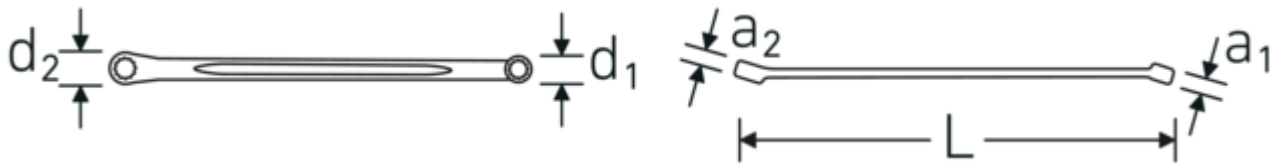

Double-ended ring spanner, inch, extra long, Spline-Drive profile

220aSP

Product no. **41162630**
GTIN **4018754133550**
Model **220aSP 26 x 30**

Label.

Double-ended ring spanner Spanner size 13/16 x 15/16 " L.410mm

Features.

- extra long
- with Spline-Drive profile
- 15° angled
- MS-33787, MIL-W-8982
- HPQ® high performance steel, chrome plated

Advantages.

Extra long

Product highlights.

Technologies and features.

Double T-profile

Our combination and ring spanners have an additional recess in the middle of the tool. Similar to the principle of a double T-beam, this provides a tremendous load capacity and maximum strength whilst reducing weight.

Technical Drawing.

Technical Attributes.

a1	13 mm
a2	14,3 mm
Drive profile	Spline-Drive
d1	29,5 mm
d2	34 mm
Size of output profile	26 x 30
Length mm (L)	410 mm
Ring position	15 °
Spanner width 1 [inch]	13/16 "
Spanner width s 2 [inch]	15/16 "