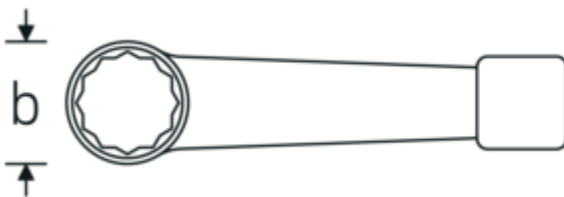

Impact ring spanner, metric

4205

Product no. **42050050**
GTIN **4018754024223**
Model **4205 50**

Label. Striking face ring spanner Spanner size 50mm L.250mm

Features.

- DIN 7444
- special steel, grey

Advantages.

DIN 7444.

Technical Drawing.

Technical Attributes.

a	23,5 mm
Width mm (b)	80 mm
DIN	DIN 7444
Length mm (L)	250 mm
Spanner width 1 [mm]	50 mm

Logistics data.

Depth mm (IFS)	255
Width mm (IFS)	80
Height mm (IFS)	24
Length (packed, mm)	255
Width (packed, mm)	80
Height (packed, mm)	24

Volume (packed, dm3)	0.4896 dm3
Art. no.	42050050
Weight (gross, kg)	1,120
Weight PAP (kg)	0,000
Weight PVC (kg)	0,000
GTIN	4018754024223
Country of origin	GERMANY
Region of origin	Nordrhein-Westfalen
WEEE/ElektroG	nicht ear-pflichtig
Customs tariff no.	82041100
Packing standard	1
Weight	1120 g

42050165	4205 165	Striking face ring spanner Spanner size 165mm L.650mm	4018754024506
42050170	4205 170	Striking face ring spanner Spanner size 170mm L.650mm	4018754024513
42050175	4205 175	Striking face ring spanner Spanner size 175mm L.650mm	4018754024520
42050180	4205 180	Striking face ring spanner Spanner size 180mm L.650mm	4018754024537
42050210	4205 210	Striking face ring spanner Spanner size 210mm L.750mm	4018754024575