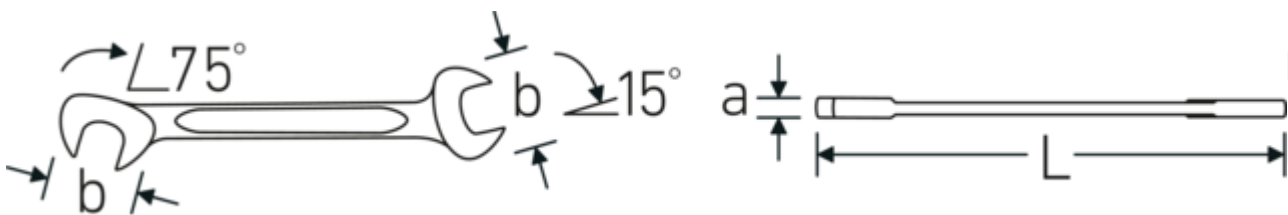

**Small double-open ended spanner**  
**ELECTRIC, inch**

**ELECTRIC 12a**

Product no. **40461414**  
GTIN **4018754019953**  
Model **ELECTRIC 12a 7/32**

**Label.**

Double open-ended spanner, small Spanner size 7/32 " L.78mm

**Features.**

- spanners with equal widths across flats
- straight design, jaw position 15° and 75°
- sturdy, slim and lightweight intelligent design
- high bending strength due to double T-profile
- STAHLWILLE's round finish ensures a surface that is pleasant to the skin and has a good grip
- extremely sturdy, exceptionally durable
- drop-forged, hardened and cooled in oil bath
- chrome-alloy steel, chrome plated

**Technical Drawing.**

**Technical Attributes.**

a	2 mm
Width mm (b)	12,6 mm
Length mm (L)	78 mm
Jaw angle	15/75 °
Spanner width 1 [inch]	7/32 "

**Logistics data.**

Depth mm (IFS)	78
Width mm (IFS)	13
Height mm (IFS)	2
Length (packed, mm)	90
Width (packed, mm)	40

<b>Spanner width s 2 [inch]</b>	7/32 "	<b>Height (packed, mm)</b>	10
		<b>Volume (packed, dm3)</b>	0.036 dm3
		<b>Art. no.</b>	40461414
		<b>Weight (gross, kg)</b>	0,063
		<b>Weight PAP (kg)</b>	0,000
		<b>Weight PVC (kg)</b>	0,002
		<b>GTIN</b>	4018754019953
		<b>Country of origin</b>	GERMANY
		<b>Region of origin</b>	Nordrhein-Westfalen
		<b>WEEE/ElektroG</b>	nicht ear-pflichtig
		<b>Customs tariff no.</b>	82041100
		<b>Packing standard</b>	10
		<b>Weight</b>	6 g