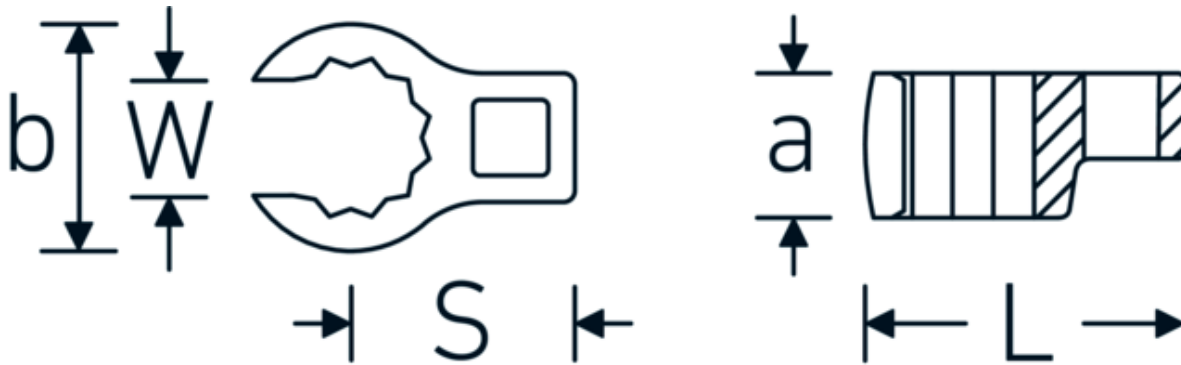

CROW-RING spanner

440a

Product no. **03490056**
GTIN **4018754008452**
Model **440 A 1 1/4**

Label. 1/2 " CROW-RING spanner Spanner size 1 1/4" L.62,5mm

- Features.**
- Chrome Alloy Steel, chrome plated
 - caution! Modified settings on torque wrench
 - size 3/8: for Volvo aircraft engine, type "JAS"

Technical Drawing.

Technical Attributes.

a	22,5 mm
Internal square drive (inch)	1/2 "
Width mm (b)	48 mm
Length mm (L)	62,5 mm
S	32,5 mm
Spanner size [inch]	1 1/4 "

Logistics data.

Depth mm (IFS)	62
Width mm (IFS)	48
Height mm (IFS)	22
Length (packed, mm)	63
Width (packed, mm)	49
Height (packed, mm)	23

Variants.

Art. no.	Model no. (ERP)	Description	GTIN
01490024	440 A 3/8	1/4 " CROW-RING spanner Spanner size 3/8" L.28,4mm	4018754116805
01490028	440 A 7/16	1/4 " CROW-RING spanner Spanner size 7/16" L.28mm	4018754001460
01490032	440 A 1/2	1/4 " CROW-RING spanner Spanner size 1/2" L.30,5mm	4018754001477
01490034	440 A 9/16	1/4 " CROW-RING spanner Spanner size 9/16" L.31,7mm	4018754001484
02490036	440 A 5/8	3/8 " CROW-RING spanner Spanner size 5/8" L.36,5mm	4018754004546
02490038	440 A 11/16	3/8 " CROW-RING spanner Spanner size 11/16" L.39,2mm	4018754004553
02490040	440 A 3/4	3/8 " CROW-RING spanner Spanner size 3/4" L.40,9mm	4018754004560
02490042	440 A 13/16	3/8 " CROW-RING spanner Spanner size 13/16" L.42,9mm	4018754004577
02490044	440 A 7/8	3/8 " CROW-RING spanner Spanner size 7/8" L.45,2mm	4018754004584
02490046	440 A 15/16	3/8 " CROW-RING spanner Spanner size 15/16" L.47,2mm	4018754004591
02490048	440 A 1	3/8 " CROW-RING spanner Spanner size 1" L.49,3mm	4018754004607
02490050	440 A 1 1/16	3/8 " CROW-RING spanner Spanner size 1 1/16" L.52,8mm	4018754004614
03490052	440 A 1 1/8	1/2 " CROW-RING spanner Spanner size 1 1/8" L.56,8mm	4018754008445
03490056	440 A 1 1/4	1/2 " CROW-RING spanner Spanner size 1 1/4" L.62,5mm	4018754008452