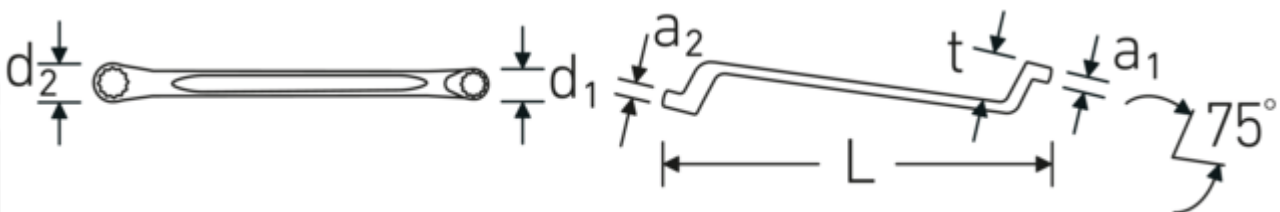

Double-ended ring spanner, metric, offset

StahlwilleSTABIL®20

Product no. 41040810
GTIN 4018754020812
Model StahlwilleSTABIL 20 8 x 10

Label. Double-ended ring spanner Spanner size 8 x 10 mm L.180mm

Features. StahlwilleSTABIL®

- offset
- DIN 838/ISO 10104
- Chrome Alloy Steel, chrome plated

Advantages.

Low-crank

The distinctive STAHLWILLE rounded finish gives the combination spanner a non-slip and pleasant feel for safe working, even with oil-smearred hands.

Manufactured from durable chrome-alloy steel for a long service life and resistance to wear.

Technical Drawing.

Technical Attributes.

a1	7 mm
a2	9 mm
Drive profile	bi-hex AS-Drive®
d1	13,1 mm
d2	15,8 mm
Length mm (L)	180 mm
Spanner width 1 [mm]	8 mm
Ring position	75 °
Spanner width 2 [mm]	10 mm
t	21 mm

Logistics data.

Depth mm (IFS)	189
Width mm (IFS)	16
Height mm (IFS)	23
Length (packed, mm)	200
Width (packed, mm)	70
Height (packed, mm)	36
Volume (packed, dm3)	0.504 dm3
Art. no.	41040810
Weight (gross, kg)	0,610
Weight PAP (kg)	0,000
Weight PVC (kg)	0,009
GTIN	4018754020812
Country of origin	GERMANY
Region of origin	Nordrhein-Westfalen
WEEE/ElektroG	nicht ear-pflichtig
Customs tariff no.	82041100
Packing standard	10
Weight	61 g