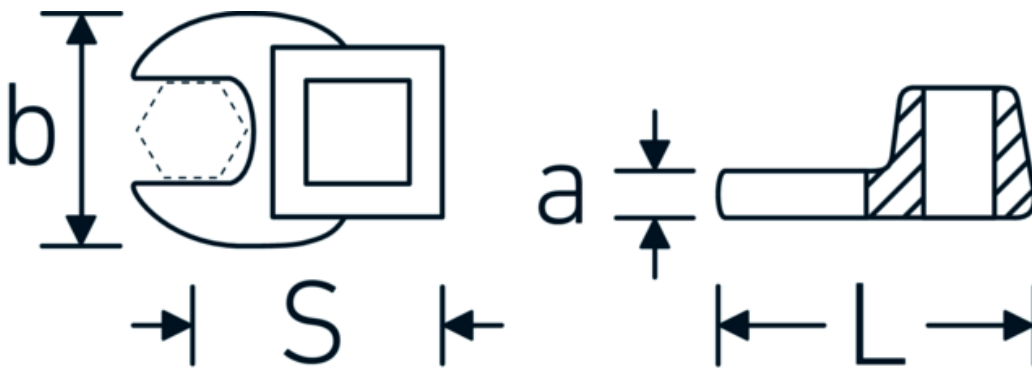

## CROW-FOOT spanner

540a

Product no. **02500065**  
GTIN **4018754004799**  
Model **540 A 1 9/16**

**Label.** 3/8 " CROW-FOOT spanner Spanner size 1 9/16" L.59,5mm

**Features.**

- Chrome Alloy Steel, chrome plated
- Caution! Modified settings on torque wrench

### Technical Drawing.

### Technical Attributes.

a	8 mm
Internal square drive (inch)	3/8 "
Width mm (b)	68 mm
Length mm (L)	59,5 mm
S	35,7 mm
Spanner size [inch]	1 9/16 "

## Variants.

Art. no.	Model no. (ERP)	Description	GTIN
01500024	540 A 3/8	1/4 " CROW-FOOT spanner Spanner size 3/8" L.25,5mm	4018754173839
02500028	540 A 7/16	3/8 " CROW-FOOT spanner Spanner size 7/16" L.32mm	4018754004621
02500032	540 A 1/2	3/8 " CROW-FOOT spanner Spanner size 1/2" L.34,3mm	4018754004638
02500034	540 A 9/16	3/8 " CROW-FOOT spanner Spanner size 9/16" L.37,7mm	4018754004645
02500036	540 A 5/8	3/8 " CROW-FOOT spanner Spanner size 5/8" L.37,7mm	4018754004652
02500038	540 A 11/16	3/8 " CROW-FOOT spanner Spanner size 11/16" L.42,5mm	4018754004669
02500040	540 A 3/4	3/8 " CROW-FOOT spanner Spanner size 3/4" L.42,5mm	4018754004676
02500042	540 A 13/16	3/8 " CROW-FOOT spanner Spanner size 13/16" L.42,3mm	4018754004683
02500044	540 A 7/8	3/8 " CROW-FOOT spanner Spanner size 7/8" L.44,5mm	4018754004690
02500048	540 A 1	3/8 " CROW-FOOT spanner Spanner size 1" L.47mm	4018754004706
02500050	540 A 1 1/16	3/8 " CROW-FOOT spanner Spanner size 1 1/16" L.47mm	4018754004713
02500052	540 A 1 1/8	3/8 " CROW-FOOT spanner Spanner size 1 1/8" L.50mm	4018754004720
02500054	540 A 1 3/16	3/8 " CROW-FOOT spanner Spanner size 1 3/16" L.50mm	4018754004737
02500056	540 A 1 1/4	3/8 " CROW-FOOT spanner Spanner size 1 1/4" L.53mm	4018754004744