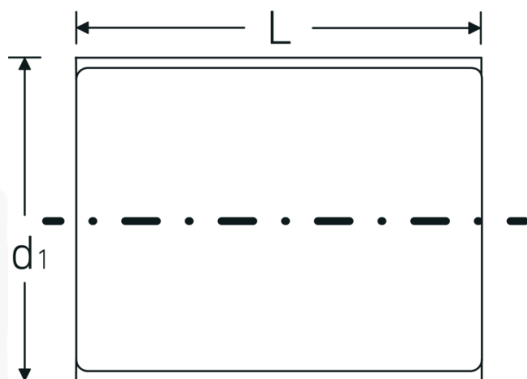

VDE socket

12179 VDE

Product no. 03370011
GTIN 4018754253753
Model 12179 VDE-11

Label. 1/2 " VDE socket Spanner size 11mm L.56mm

- Features.**
- HPQ® heavy-duty steel, chrome-plated
 - VDE insulated up to 1000 V
 - DIN EN 60900
 - Protective insulation according to IEC 900 - AC/1000 V AC/1000 V
 - Double hexagon AS-drive

Advantages.

HPQ® heavy duty steel, chrome plated

Technical Drawing.

Technical Attributes.

Drive profile	bi-hex AS-Drive®
Internal square drive (inch)	1/2 "
d1	20,8 mm
DIN	DIN EN 60900
Length mm (L)	56 mm
Width across flats [mm]	11 mm

Logistics data.

Depth mm (IFS)	55
Width mm (IFS)	28
Height mm (IFS)	28
Length (packed, mm)	75
Width (packed, mm)	35
Height (packed, mm)	35
Volume (packed, dm3)	0.091875 dm3
Art. no.	03370011
Weight (gross, kg)	0,070
Weight PAP (kg)	0,000
Weight PVC (kg)	0,002
GTIN	4018754253753
Country of origin	GERMANY
Region of origin	Nordrhein-Westfalen
WEEE/ElektroG	nicht ear-pflichtig
Customs tariff no.	82042000
Packing standard	1
Weight	64 g

Variants.

Art. no.	Model no. (ERP)	Description	GTIN
03370010	12179 VDE-10	1/2 " VDE socket Spanner size 10mm L.56mm	4018754253746
03370011	12179 VDE-11	1/2 " VDE socket Spanner size 11mm L.56mm	4018754253753
03370012	12179 VDE-12	1/2 " VDE socket Spanner size 12mm L.56mm	4018754253760
03370013	12179 VDE-13	1/2 " VDE socket Spanner size 13mm L.56mm	4018754253777
03370014	12179 VDE-14	1/2 " VDE socket Spanner size 14mm L.56mm	4018754253784
03370017	12179 VDE-17	1/2 " VDE socket Spanner size 17mm L.56mm	4018754253791
03370019	12179 VDE-19	1/2 " VDE socket Spanner size 19mm L.56mm	4018754253807
03370022	12179 VDE-22	1/2 " VDE socket Spanner size 22mm L.60mm	4018754253814
03370024	12179 VDE-24	1/2 " VDE socket Spanner size 24mm L.60mm	4018754253821