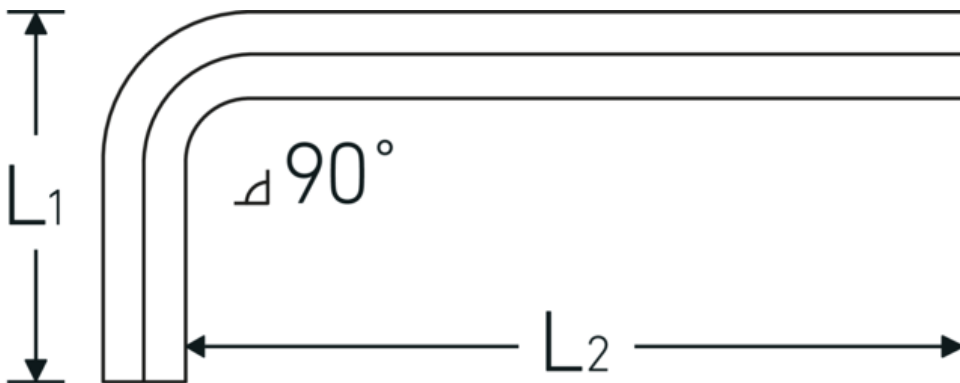

Hex key L-wrench

10760a

Product no. **43553020**
 GTIN **4018754332366**
 Model **10760a 5/16**
WINKELSCHRAUBENDREHER
SECHSKANT

Label.

Hex key L-wrench screwdriver Hex drive 5/16 L.40mm x 98mm

Technical Drawing.

Technical Attributes.

Drive profile	hex
External hex drive (inch)	5/16
L1	40 mm
L2	98 mm

Logistics data.

Depth mm (IFS)	105
Width mm (IFS)	43
Height mm (IFS)	8
Length (packed, mm)	170
Width (packed, mm)	120
Height (packed, mm)	10
Volume (packed, dm ³)	0.204 dm ³
Product no.	43553020
Weight (gross, kg)	0,572

Weight PAP (kg)	0,000
Weight PVC (kg)	0,008
GTIN	4018754332366
Country of origin	GERMANY
Region of origin	Nordrhein-Westfalen
WEEE/ElektroG	nicht ear-pflichtig
Customs tariff no.	82054000
Packing standard	10
Weight	59 g