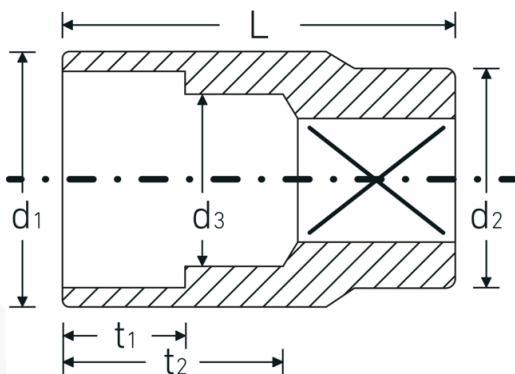

Socket

50a

Product no. **03410062**
 GTIN **4018754127085**
 Model **50 A 1 7/16**

Label. 1/2 " Socket Spanner size 1 7/16" L.54mm

- Features.**
- ASME B 107.1, Fed. Spec. GGG-W-641, SAE AS 954-E (test values)
 - HPQ® heavy-duty steel, chrome-plated

Advantages.

ASME B 107.1, Fed. Spec. GGG-W-641, SAE AS 954-E (test values).

Technical Drawing.

Technical Attributes.

Drive profile bi-hex AS-Drive®
 Internal square drive (inch) 1/2 "

Logistics data.

Depth mm (IFS) 50
 Width mm (IFS) 50

d1	49,4 mm	Height mm (IFS)	50
d2	31 mm	Length (packed, mm)	150
d3	34 mm	Width (packed, mm)	150
Length mm (L)	54 mm	Height (packed, mm)	50
Spanner size [inch]	1 7/16 "	Volume (packed, dm3)	1.125 dm3
t1	26 mm	Art. no.	03410062
t2	33,1 mm	Weight (gross, kg)	1,605
		Weight PAP (kg)	0,000
		Weight PVC (kg)	0,009
		GTIN	4018754127085
		Country of origin	GERMANY
		Region of origin	Nordrhein-Westfalen
		WEEE/ElektroG	nicht ear-pflichtig
		Customs tariff no.	82042000
		Packing standard	5
		Weight	320 g