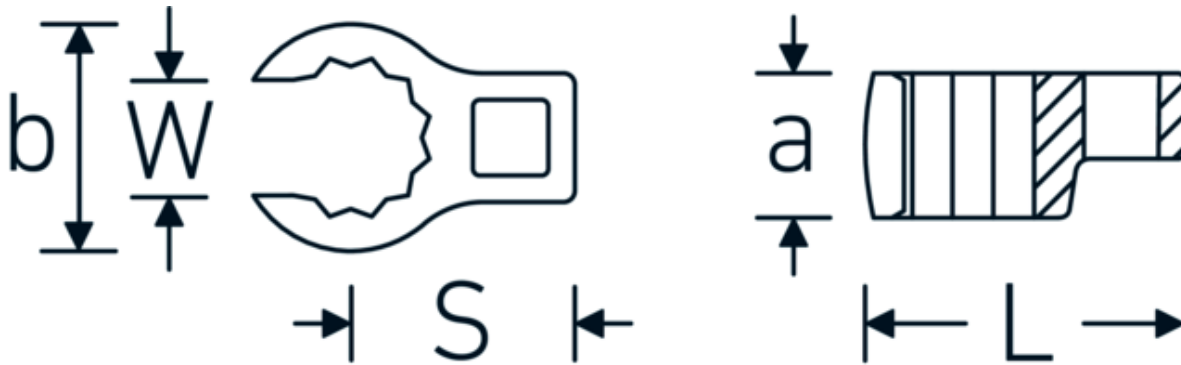

## CROW-RING spanner

440a

Product no. **03490078**  
GTIN **4018754008575**  
Model **440 A 2 3/8**

**Label.** 1/2 " CROW-RING spanner Spanner size 2 3/8" L.95,2mm

- Features.**
- Chrome Alloy Steel, chrome plated
  - caution! Modified settings on torque wrench
  - size 3/8: for Volvo aircraft engine, type "JAS"

## Technical Drawing.

## Technical Attributes.

a	30,5 mm
Internal square drive (inch)	1/2 "
Width mm (b)	83 mm
Length mm (L)	95,2 mm
S	50,2 mm
Spanner size [inch]	2 3/8 "

## Variants.

Art. no.	Model no. (ERP)	Description	GTIN
01490024	440 A 3/8	1/4 " CROW-RING spanner Spanner size 3/8" L.28,4mm	4018754116805
01490028	440 A 7/16	1/4 " CROW-RING spanner Spanner size 7/16" L.28mm	4018754001460
01490032	440 A 1/2	1/4 " CROW-RING spanner Spanner size 1/2" L.30,5mm	4018754001477
01490034	440 A 9/16	1/4 " CROW-RING spanner Spanner size 9/16" L.31,7mm	4018754001484
02490036	440 A 5/8	3/8 " CROW-RING spanner Spanner size 5/8" L.36,5mm	4018754004546
02490038	440 A 11/16	3/8 " CROW-RING spanner Spanner size 11/16" L.39,2mm	4018754004553
02490040	440 A 3/4	3/8 " CROW-RING spanner Spanner size 3/4" L.40,9mm	4018754004560
02490042	440 A 13/16	3/8 " CROW-RING spanner Spanner size 13/16" L.42,9mm	4018754004577
02490044	440 A 7/8	3/8 " CROW-RING spanner Spanner size 7/8" L.45,2mm	4018754004584
02490046	440 A 15/16	3/8 " CROW-RING spanner Spanner size 15/16" L.47,2mm	4018754004591
02490048	440 A 1	3/8 " CROW-RING spanner Spanner size 1" L.49,3mm	4018754004607
02490050	440 A 1 1/16	3/8 " CROW-RING spanner Spanner size 1 1/16" L.52,8mm	4018754004614
03490052	440 A 1 1/8	1/2 " CROW-RING spanner Spanner size 1 1/8" L.56,8mm	4018754008445
03490056	440 A 1 1/4	1/2 " CROW-RING spanner Spanner size 1 1/4" L.62,5mm	4018754008452