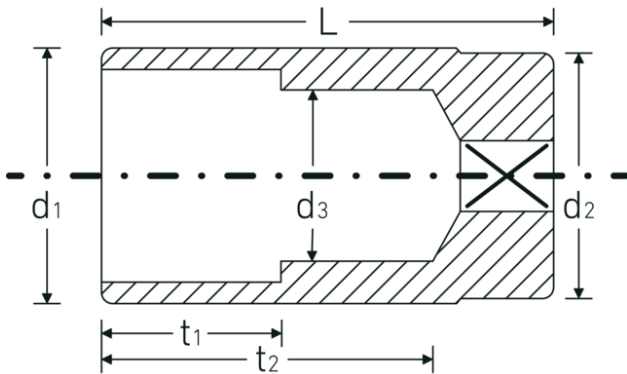

## Sockets 1/2", inch, extra deep

51a

Product no. **03420064**  
GTIN **4018754127184**  
Model **51 A 1 1/2**

**Label.** 1/2 " Socket Wrench size 1 1/2" L.83mm

## Technical Drawing.

## Technical Attributes.

Drive profile	bi-hex AS-Drive®
Internal square drive (inch)	1/2 "
d1	51 mm
d2	49 mm
d3	35 mm
Length mm (L)	83 mm
Wrench size [inch]	1 1/2 "
t1	35 mm
t2	61,8 mm

## Logistics data.

Depth mm (IFS)	74
Width mm (IFS)	51
Height mm (IFS)	51
Length (packed, mm)	275
Width (packed, mm)	80
Height (packed, mm)	53
Volume (packed, dm <sup>3</sup> )	1.166 dm <sup>3</sup>
Product no.	03420064
Weight (gross, kg)	3,315