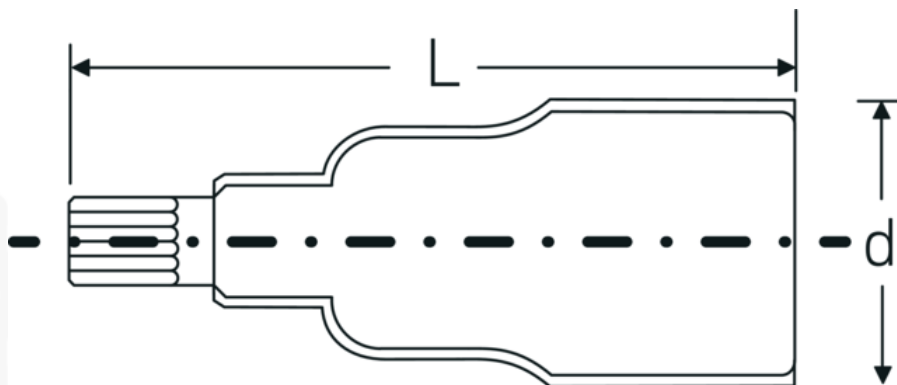

VDE screwdriver socket

12174 VDE

Product no. 02390025
GTIN 4018754253609
Model 12174 VDE T 25

Label. 3/8 " VDE screwdriver socket L.67mm

- Features.**
- for internal TORX® screws
 - Chrome-Alloy-Steel, chrome plated
 - VDE insulated up to 1000 V
 - DIN EN 60900
 - #T; AC/1000 V

Advantages.

For recessed TORX® screws

Technical Drawing.

Technical Attributes.

Drive profile	TORX®
Internal square drive (inch)	3/8 "
d	22,8 mm
DIN	DIN EN 60900
Size of output profile	T25
Length mm (L)	67 mm

Logistics data.

Depth mm (IFS)	66
Width mm (IFS)	19
Height mm (IFS)	19
Length (packed, mm)	75
Width (packed, mm)	35
Height (packed, mm)	35
Volume (packed, dm3)	0.091875 dm3
Art. no.	02390025
Weight (gross, kg)	0,055
Weight PAP (kg)	0,000
Weight PVC (kg)	0,002
GTIN	4018754253609
Country of origin	GERMANY
Region of origin	Nordrhein-Westfalen
WEEE/ElektroG	nicht ear-pflichtig
Customs tariff no.	82042000
Packing standard	1
Weight	52 g

Variants.

Art. no.	Model no. (ERP)	Description	GTIN
02390020	12174 VDE T 20	3/8 " VDE screwdriver socket L.67mm	4018754253593
02390025	12174 VDE T 25	3/8 " VDE screwdriver socket L.67mm	4018754253609
02390030	12174 VDE T 30	3/8 " VDE screwdriver socket L.67mm	4018754253616
02390040	12174 VDE T 40	3/8 " VDE screwdriver socket L.67mm	4018754253623
02390045	12174 VDE T 45	3/8 " VDE screwdriver socket L.67mm	4018754253630