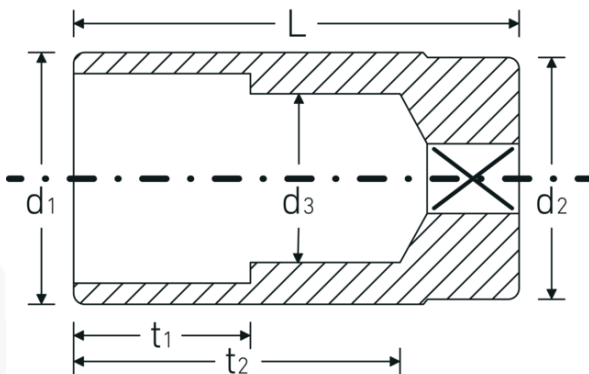

Socket

46a

Product no. **02420035**
GTIN **4018754004355**
Model **46 A 19/32**

Label. 3/8 " Socket Spanner size 19/32" L.60mm

- Features.**
- Long
 - ASME B 107.1, Fed. Spec. GGG-W-641, SAE AS 954-E
 - HPQ® heavy-duty steel, chrome-plated

Advantages.

Long

Technical Drawing.

Technical Attributes.

Drive profile bi-hex AS-Drive®

Logistics data.

Depth mm (IFS) 60

Internal square drive (inch)	3/8 "	Width mm (IFS)	21
d1	20,6 mm	Height mm (IFS)	21
d2	19 mm	Length (packed, mm)	105
d3	14 mm	Width (packed, mm)	63
Length mm (L)	60 mm	Height (packed, mm)	22
Spanner size [inch]	19/32 "	Volume (packed, dm3)	0.14553 dm3
t1	25 mm	Art. no.	02420035
t2	48,2 mm	Weight (gross, kg)	0,426
		Weight PAP (kg)	0,000
		Weight PVC (kg)	0,005
		GTIN	4018754004355
		Country of origin	GERMANY
		Region of origin	Nordrhein-Westfalen
		WEEE/ElektroG	nicht ear-pflichtig
		Customs tariff no.	82042000
		Packing standard	5
		Weight	84 g