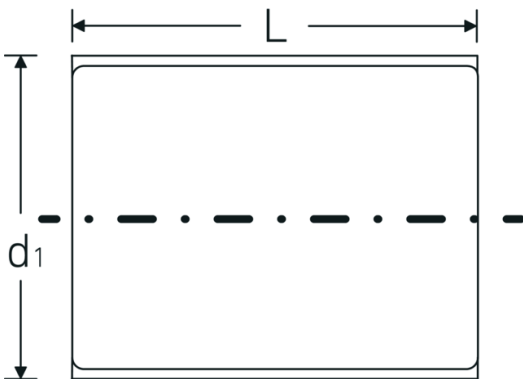

VDE sockets 3/8", metric

12171 VDE

Product no. **02380018**
 GTIN **4018754253555**
 Model **12171 VDE-18**

Label.

3/8 " VDE socket Wrench size 18mm L.50mm

Technical Drawing.

Technical Attributes.

| | |
|------------------------------|------------------|
| Drive profile | bi-hex AS-Drive® |
| Internal square drive (inch) | 3/8 " |
| d1 | 29,2 mm |
| DIN | DIN EN 60900 |
| Length mm (L) | 50 mm |
| Width across flats [mm] | 18 mm |

Logistics data.

| | |
|----------------------|------------|
| Depth mm (IFS) | 49 |
| Width mm (IFS) | 29 |
| Height mm (IFS) | 29 |
| Length (packed, mm) | 60 |
| Width (packed, mm) | 35 |
| Height (packed, mm) | 35 |
| Volume (packed, dm3) | 0.0735 dm3 |
| Product no. | 02380018 |
| Weight (gross, kg) | 0,060 |