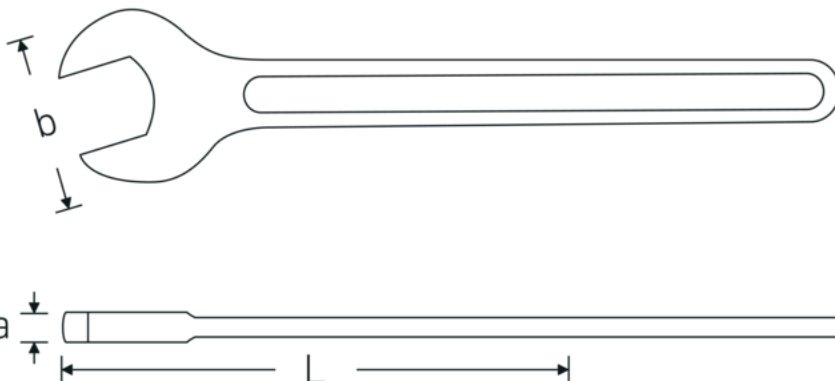

Open-ended spanner, metric

4004

Product no. **40041000**
GTIN **4018754224760**
Model **4004 100**

Label. Open-ended spanner Spanner size 100mm L.847mm

- Features.**
- DIN 894 up to 85 mm
 - special tool steel, grey finish

Advantages.

DIN 894 up to 85 mm.

Technical Drawing.

Technical Attributes.

a 25 mm
Width mm (b) 195 mm

Logistics data.

Depth mm (IFS) 845
Width mm (IFS) 195

DIN	DIN 894	Height mm (IFS)	25
Length mm (L)	847 mm	Length (packed, mm)	845
Spanner width 1 [mm]	100 mm	Width (packed, mm)	195
		Height (packed, mm)	25
		Volume (packed, dm3)	4.119375 dm3
		Art. no.	40041000
		Weight (gross, kg)	5,740
		Weight PAP (kg)	0,000
		Weight PVC (kg)	0,000
		GTIN	4018754224760
		Country of origin	GERMANY
		Region of origin	Nordrhein-Westfalen
		WEEE/ElektroG	nicht ear-pflichtig
		Customs tariff no.	82041100
		Packing standard	1
		Weight	5500 g

Variants.

Art. no.	Art. no. (ERP)	Description	GTIN
40040240	4004 24	Open-ended spanner Spanner size 24mm L.215mm	4018754018307
40040270	4004 27	Open-ended spanner Spanner size 27mm L.238mm	4018754018314
40040300	4004 30	Open-ended spanner Spanner size 30mm L.261mm	4018754018321
40040320	4004 32	Open-ended spanner Spanner size 32mm L.273mm	4018754018338
40040360	4004 36	Open-ended spanner Spanner size 36mm L.300mm	4018754018345
40040410	4004 41	Open-ended spanner Spanner size 41mm L.335mm	4018754018352
40040460	4004 46	Open-ended spanner Spanner size 46mm L.369mm	4018754018369
40040500	4004 50	Open-ended spanner Spanner size 50mm L.412mm	4018754018376
40040550	4004 55	Open-ended spanner Spanner size 55mm L.457mm	4018754018383
40040600	4004 60	Open-ended spanner Spanner size 60mm L.492mm	4018754018390
40040650	4004 65	Open-ended spanner Spanner size 65mm L.528mm	4018754018406