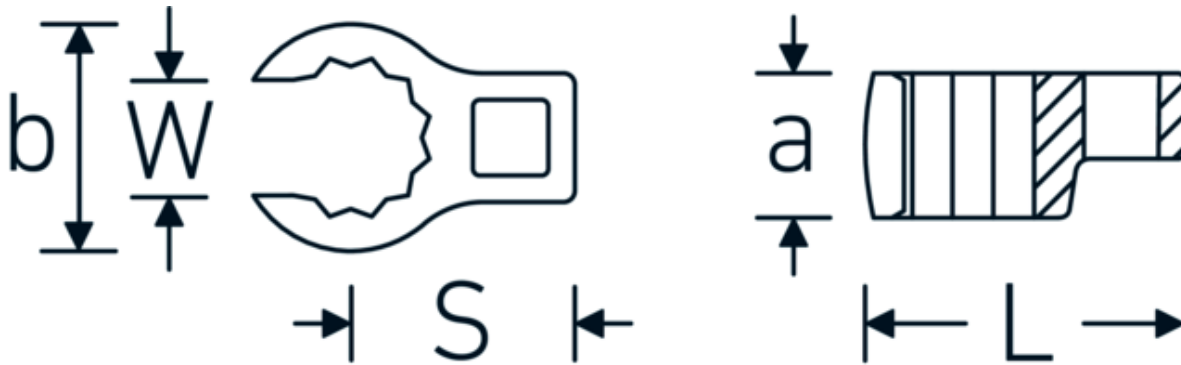

CROW-RING spanner

440a

Product no. 01490032
GTIN 4018754001477
Model 440 A 1/2

Label. 1/4 " CROW-RING spanner Spanner size 1/2" L.30,5mm

- Features.**
- Chrome Alloy Steel, chrome plated
 - caution! Modified settings on torque wrench
 - size 3/8: for Volvo aircraft engine, type "JAS"

Technical Drawing.

Technical Attributes.

| | |
|------------------------------|---------|
| a | 14 mm |
| Internal square drive (inch) | 1/4 " |
| Width mm (b) | 20,6 mm |
| Length mm (L) | 30,5 mm |
| S | 15,7 mm |
| Spanner size [inch] | 1/2 " |

Variants.

| Art. no. | Model no. (ERP) | Description | GTIN |
|----------|-----------------|---|---------------|
| 01490024 | 440 A 3/8 | 1/4 " CROW-RING spanner Spanner size 3/8" L.28,4mm | 4018754116805 |
| 01490028 | 440 A 7/16 | 1/4 " CROW-RING spanner Spanner size 7/16" L.28mm | 4018754001460 |
| 01490032 | 440 A 1/2 | 1/4 " CROW-RING spanner Spanner size 1/2" L.30,5mm | 4018754001477 |
| 01490034 | 440 A 9/16 | 1/4 " CROW-RING spanner Spanner size 9/16" L.31,7mm | 4018754001484 |
| 02490036 | 440 A 5/8 | 3/8 " CROW-RING spanner Spanner size 5/8" L.36,5mm | 4018754004546 |
| 02490038 | 440 A 11/16 | 3/8 " CROW-RING spanner Spanner size 11/16" L.39,2mm | 4018754004553 |
| 02490040 | 440 A 3/4 | 3/8 " CROW-RING spanner Spanner size 3/4" L.40,9mm | 4018754004560 |
| 02490042 | 440 A 13/16 | 3/8 " CROW-RING spanner Spanner size 13/16" L.42,9mm | 4018754004577 |
| 02490044 | 440 A 7/8 | 3/8 " CROW-RING spanner Spanner size 7/8" L.45,2mm | 4018754004584 |
| 02490046 | 440 A 15/16 | 3/8 " CROW-RING spanner Spanner size 15/16" L.47,2mm | 4018754004591 |
| 02490048 | 440 A 1 | 3/8 " CROW-RING spanner Spanner size 1" L.49,3mm | 4018754004607 |
| 02490050 | 440 A 1 1/16 | 3/8 " CROW-RING spanner Spanner size 1 1/16" L.52,8mm | 4018754004614 |
| 03490052 | 440 A 1 1/8 | 1/2 " CROW-RING spanner Spanner size 1 1/8" L.56,8mm | 4018754008445 |
| 03490056 | 440 A 1 1/4 | 1/2 " CROW-RING spanner Spanner size 1 1/4" L.62,5mm | 4018754008452 |