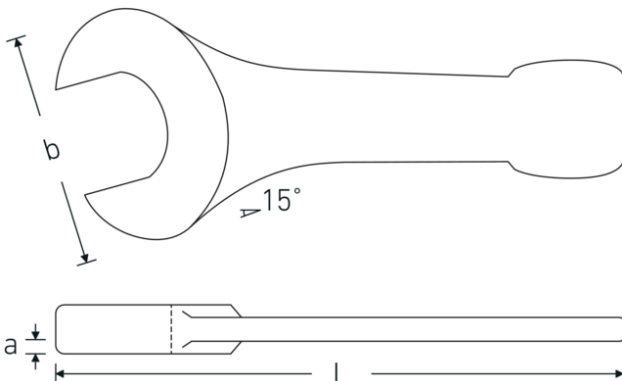

## Open-ended striking spanner

**4204**

Product no. **42040070**  
GTIN **4018754023752**  
Model **4204 70**

**Label.** Open-ended striking spanner Spanner size 70mm L.375mm

**Features.**

- DIN 133
- special tool steel, grey finish

### Technical Attributes.

**a** 30 mm  
**Width mm (b)** 154 mm

### Logistics data.

**Depth mm (IFS)** 373  
**Width mm (IFS)** 158

<b>DIN</b>	DIN 133	<b>Height mm (IFS)</b>	31
<b>Length mm (L)</b>	375 mm	<b>Length (packed, mm)</b>	373
<b>Spanner width 1 [mm]</b>	70 mm	<b>Width (packed, mm)</b>	158
		<b>Height (packed, mm)</b>	31
		<b>Volume (packed, dm3)</b>	1.826954 dm3
		<b>Art. no.</b>	42040070
		<b>Weight (gross, kg)</b>	4,400
		<b>Weight PAP (kg)</b>	0,000
		<b>Weight PVC (kg)</b>	0,000
		<b>GTIN</b>	4018754023752
		<b>Country of origin</b>	GERMANY
		<b>Region of origin</b>	Nordrhein-Westfalen
		<b>WEEE/ElektroG</b>	nicht ear-pflichtig
		<b>Customs tariff no.</b>	82041100
		<b>Packing standard</b>	1
		<b>Weight</b>	4573 g

42040075	4204 75	Open-ended striking spanner Spanner size 75mm L.375mm	4018754023769
42040080	4204 80	Open-ended striking spanner Spanner size 80mm L.408mm	4018754023776
42040085	4204 85	Open-ended striking spanner Spanner size 85mm L.408mm	4018754023783
42040090	4204 90	Open-ended striking spanner Spanner size 90mm L.445mm	4018754023790
42040095	4204 95	Open-ended striking spanner Spanner size 95mm L.445mm	4018754023806
42040100	4204 100	Open-ended striking spanner Spanner size 100mm L.485mm	4018754023813
42040105	4204 105	Open-ended striking spanner Spanner size 105mm L.485mm	4018754023820