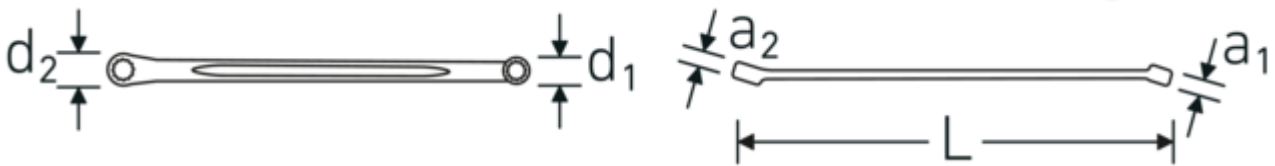

## Double ring wrench, inch, extra long

220a

Product no. **41432428**  
GTIN **4018754156795**  
Model **220a 3/8 x 7/16**

### Label.

Double ring wrench Wrench size 3/8 x 7/16 " L.250mm

### Technical Attributes.

a1	8 mm
a2	8,7 mm
Drive profile	bi-hex AS-Drive®
d1	14 mm
d2	16 mm
Length mm (L)	250 mm
Ring position	15 °

## Variants.

Product no.	Art. no. (ERP)	Description	GTIN
41431416	220a 7/32 x 1/4	Double ring wrench Wrench size 7/32 x 1/4 " L.184mm	4018754156771
41431620	220a 1/4 x 5/16	Double ring wrench Wrench size 1/4 x 5/16 " L.205mm	4018754156788
41432428	220a 3/8 x 7/16	Double ring wrench Wrench size 3/8 x 7/16 " L.250mm	4018754156795
41433234	220a 1/2 x 9/16	Double ring wrench Wrench size 1/2 x 9/16 " L.290mm	4018754156801
41433640	220a 5/8 x 3/4	Double ring wrench Wrench size 5/8 x 3/4 " L.363mm	4018754156818
41433840	220a 11/16 x 3/4	Double ring wrench Wrench size 11/16 x 3/4 " L.365mm	4018754156825