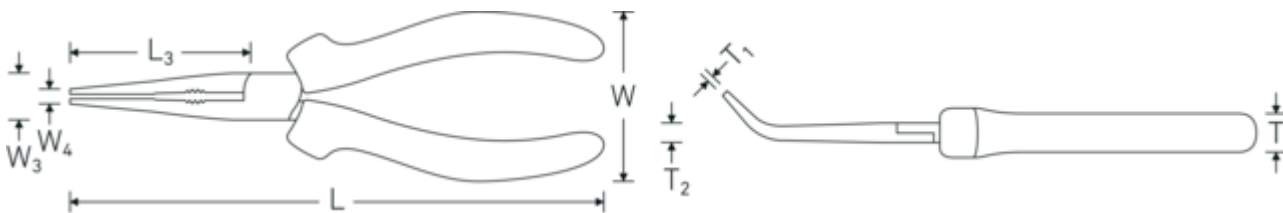

Telephone pliers

6731

Product no. **67311200**
 GTIN **4018754338740**
 Model **6731 TELEFONZ. B 200,
 VERCHR, 2KGRIF**

Label.

Telephone pliers L.200mm Head Chrome-plated Handles 2-component handles

Features.

- flat nose round pliers, curved (Form B 45°) with cutting edge and burner hole
- for gripping, holding and cutting cables as well as soft and hard wire
- with burner hole for holding nuts and stud bolts
- flat-round, curved jaws with serrated gripping surfaces
- drop-forged from tempered tool steel
- cutting edges with additional induction hardening to approx. 64 HRC
- chrome plated head
- 2-component handles
- DIN ISO 5745

Technical Drawing.

Technical Attributes.

Jaw length mm (b)	63 mm
Width mm (b)	57 mm
DIN	DIN ISO 5745
Handles	2-component handles
Height mm (h)	35 mm

Logistics data.

Depth mm (IFS)	204
Width mm (IFS)	55
Height mm (IFS)	25
Length (packed, mm)	262
Width (packed, mm)	112

Head	Chrome-plated	Height (packed, mm)	70
Head width mm (a)	20 mm	Volume (packed, dm³)	2.05408 dm ³
Head thickness mm (T2)	11 mm	Art. no.	67311200
Length mm (L)	200 mm	Weight (gross, kg)	1,122
Tip width mm (f)	5 mm	Weight PAP (kg)	0,052
Tip thickness mm (T1)	4 mm	Weight PVC (kg)	0,002
Squares	45 °	GTIN	4018754338740
		Country of origin	VIET NAM
		Region of origin	Ausländischer Ursprung
		WEEE/ElektroG	nicht ear-pflichtig
		Customs tariff no.	82032000
		Packing standard	5
		Weight	215 g