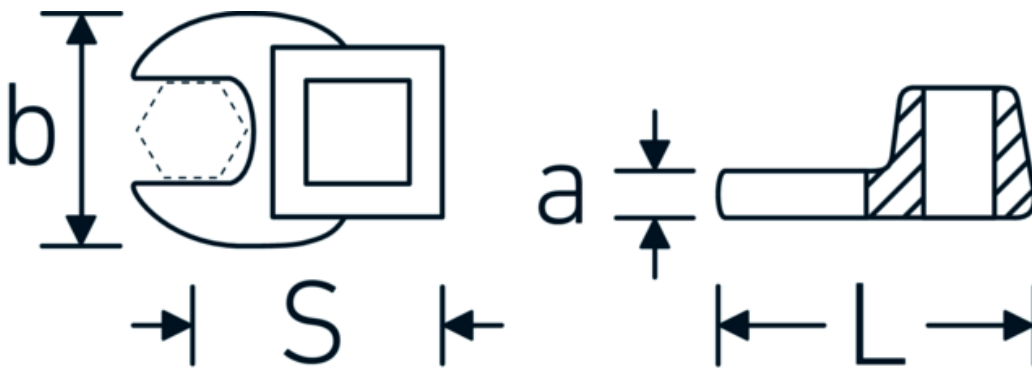

CROW-FOOT spanner

540a

Product no. **02500076**
GTIN **4018754173655**
Model **540 A 2 1/4**

Label. 3/8 " CROW-FOOT spanner Spanner size 2 1/4" L.80,5mm

- Features.**
- Chrome Alloy Steel, chrome plated
 - Caution! Modified settings on torque wrench

Technical Drawing.

Technical Attributes.

a	10 mm
Internal square drive (inch)	3/8 "
Width mm (b)	96 mm
Length mm (L)	80,5 mm
S	49,5 mm
Spanner size [inch]	2 1/4 "

Logistics data.

Depth mm (IFS)	96
Width mm (IFS)	80
Height mm (IFS)	9
Length (packed, mm)	97
Width (packed, mm)	80
Height (packed, mm)	10
Volume (packed, dm3)	0.0776 dm3

Variants.

Art. no.	Model no. (ERP)	Description	GTIN
01500024	540 A 3/8	1/4 " CROW-FOOT spanner Spanner size 3/8" L.25,5mm	4018754173839
02500028	540 A 7/16	3/8 " CROW-FOOT spanner Spanner size 7/16" L.32mm	4018754004621
02500032	540 A 1/2	3/8 " CROW-FOOT spanner Spanner size 1/2" L.34,3mm	4018754004638
02500034	540 A 9/16	3/8 " CROW-FOOT spanner Spanner size 9/16" L.37,7mm	4018754004645
02500036	540 A 5/8	3/8 " CROW-FOOT spanner Spanner size 5/8" L.37,7mm	4018754004652
02500038	540 A 11/16	3/8 " CROW-FOOT spanner Spanner size 11/16" L.42,5mm	4018754004669
02500040	540 A 3/4	3/8 " CROW-FOOT spanner Spanner size 3/4" L.42,5mm	4018754004676
02500042	540 A 13/16	3/8 " CROW-FOOT spanner Spanner size 13/16" L.42,3mm	4018754004683
02500044	540 A 7/8	3/8 " CROW-FOOT spanner Spanner size 7/8" L.44,5mm	4018754004690
02500048	540 A 1	3/8 " CROW-FOOT spanner Spanner size 1" L.47mm	4018754004706
02500050	540 A 1 1/16	3/8 " CROW-FOOT spanner Spanner size 1 1/16" L.47mm	4018754004713
02500052	540 A 1 1/8	3/8 " CROW-FOOT spanner Spanner size 1 1/8" L.50mm	4018754004720
02500054	540 A 1 3/16	3/8 " CROW-FOOT spanner Spanner size 1 3/16" L.50mm	4018754004737
02500056	540 A 1 1/4	3/8 " CROW-FOOT spanner Spanner size 1 1/4" L.53mm	4018754004744