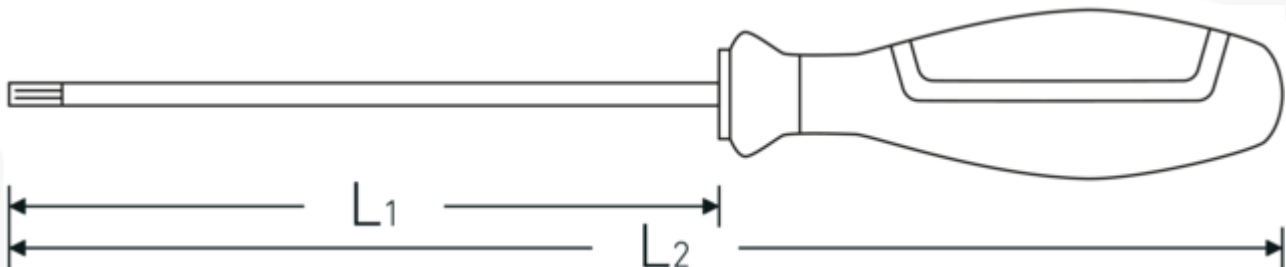

VDE TORX® screwdriver 4676 VDE

4676 VDE

Product no. **46763020**
GTIN **4018754338191**
Model **4676 VDE T20 TORX-
SCHRAUBENDREHER**

Label. VDE TORX® screwdriver T20 L.100mm

Features.

- Reduced blade diameter: for reaching and operating low-lying screw connections or screws, e.g. in switch cabinets
- in switch cabinets
- flush with the blade tip due to integrated protective insulation: saves valuable space and allows optimum access even in the tightest installation spaces Roll-off protection prevents unwanted rolling away from the workplace
- for internal TORX® screws
- Chrome-Alloy-Steel
- blade burnished
- VDE insulated up to 1000 V
- DIN EN 60900
- Insulated according to IEC 900 - AC/1000 V AC/1000 V

Technical Drawing.

Technical Attributes.

Drive profile

TORX®

Logistics data.

Depth mm (IFS)

203

DIN	DIN EN 60900	Width mm (IFS)	25
Size of output profile	T20	Height mm (IFS)	25
L1	100 mm	Length (packed, mm)	205
L2	205 mm	Width (packed, mm)	110
		Height (packed, mm)	62
		Volume (packed, dm3)	1.3981 dm3
		Art. no.	46763020
		Weight (gross, kg)	0,526
		Weight PAP (kg)	0,082
		Weight PVC (kg)	0,000
		GTIN	4018754338191
		Country of origin	GERMANY
		Region of origin	Nordrhein-Westfalen
		WEEE/ElektroG	nicht ear-pflichtig
		Customs tariff no.	82054000
		Packing standard	10
		Weight	55 g

Variants.

Art. no.	Art. no. (ERP)	Description	GTIN
46763010	4676 VDE T10 TORX-SCHRAUBENDREHER	VDE TORX® screwdriver T10 L.100mm	4018754338177
46763015	4676 VDE T15 TORX-SCHRAUBENDREHER	VDE TORX® screwdriver T15 L.100mm	4018754338184
46763020	4676 VDE T20 TORX-SCHRAUBENDREHER	VDE TORX® screwdriver T20 L.100mm	4018754338191
46763025	4676 VDE T25 TORX-SCHRAUBENDREHER	VDE TORX® screwdriver T25 L.125mm	4018754338207
46763030	4676 VDE T30 TORX-SCHRAUBENDREHER	VDE TORX® screwdriver T30 L.150mm	4018754338214