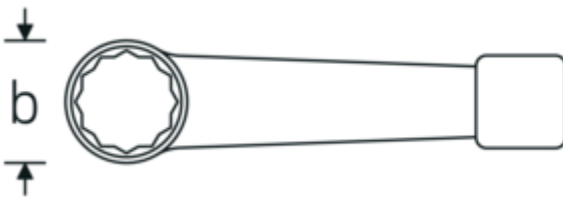

## Impact ring wrench, metric

**4205**

Product no. **42050060**  
GTIN **4018754024285**  
Model **4205 60**

**Label.** Impact ring wrench Wrench size 60mm L.270mm

### Technical Drawing.

### Technical Attributes.

a	26 mm
Width mm (b)	93,5 mm
DIN	DIN 7444
Length mm (L)	270 mm
Wrench width 1 [mm]	60 mm

42050180	4205 180	Impact ring wrench Wrench size 180mm L.650mm	4018754024537
42050210	4205 210	Impact ring wrench Wrench size 210mm L.750mm	4018754024575