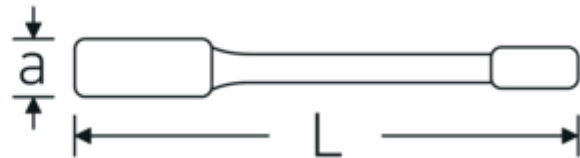

### Technical Drawing.

### Technical Attributes.

a	26 mm
Width mm (b)	93,5 mm
DIN	DIN 7444
Length mm (L)	270 mm
Wrench width 1 [mm]	60 mm

42050180	4205 180	Impact ring wrench Wrench size 180mm L.650mm	4018754024537
42050210	4205 210	Impact ring wrench Wrench size 210mm L.750mm	4018754024575