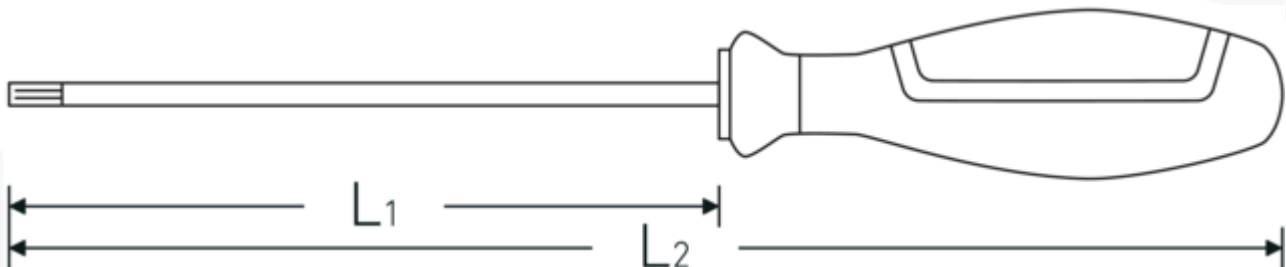

VDE TORX® screwdriver 4676 VDE

4676 VDE

Product no. **46763030**
 GTIN **4018754338214**
 Model **4676 VDE T30 TORX-SCHRAUBENDREHER**

Label. VDE TORX® screwdriver T30 L.150mm

- Features.**
- Reduced blade diameter: for reaching and operating low-lying screw connections or screws, e.g. in switch cabinets
 - in switch cabinets
 - flush with the blade tip due to integrated protective insulation: saves valuable space and allows optimum access even in the tightest installation spaces Roll-off protection prevents unwanted rolling away from the workplace
 - for internal TORX® screws
 - Chrome-Alloy-Steel
 - blade burnished
 - VDE insulated up to 1000 V
 - DIN EN 60900
 - Insulated according to IEC 900 - AC/1000 V AC/1000 V

Technical Drawing.

Technical Attributes.

Drive profile TORX®

Logistics data.

Depth mm (IFS) 265

DIN	DIN EN 60900	Width mm (IFS)	34
Size of output profile	T30	Height mm (IFS)	34
L1	150 mm	Length (packed, mm)	267
L2	265 mm	Width (packed, mm)	115
		Height (packed, mm)	73
		Volume (packed, dm3)	2.241465 dm3
		Art. no.	46763030
		Weight (gross, kg)	1,198
		Weight PAP (kg)	0,102
		Weight PVC (kg)	0,000
		GTIN	4018754338214
		Country of origin	GERMANY
		Region of origin	Nordrhein-Westfalen
		WEEE/ElektroG	nicht ear-pflichtig
		Customs tariff no.	82054000
		Packing standard	10
		Weight	106 g

Variants.

Art. no.	Art. no. (ERP)	Description	GTIN
46763010	4676 VDE T10 TORX-SCHRAUBENDREHER	VDE TORX® screwdriver T10 L.100mm	4018754338177
46763015	4676 VDE T15 TORX-SCHRAUBENDREHER	VDE TORX® screwdriver T15 L.100mm	4018754338184
46763020	4676 VDE T20 TORX-SCHRAUBENDREHER	VDE TORX® screwdriver T20 L.100mm	4018754338191
46763025	4676 VDE T25 TORX-SCHRAUBENDREHER	VDE TORX® screwdriver T25 L.125mm	4018754338207
46763030	4676 VDE T30 TORX-SCHRAUBENDREHER	VDE TORX® screwdriver T30 L.150mm	4018754338214