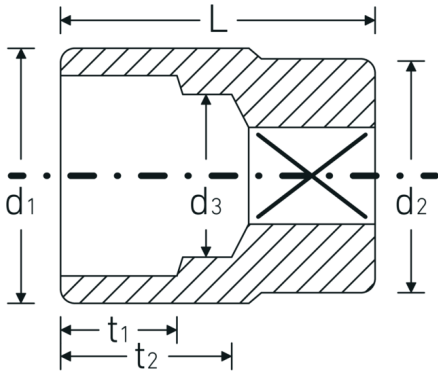

## Sockets 3/4", inch

55a

Product no. **05410064**  
GTIN **4018754009428**  
Model **55 A 1 1/2**

Label.

3/4 " Socket Wrench size 1 1/2" L.64mm

## Technical Drawing.

## Technical Attributes.

Drive profile	bi-hex AS-Drive®
Internal square drive (inch)	3/4 "
d1	52 mm
d2	40,5 mm
d3	36,8 mm
Length mm (L)	64 mm
Wrench size [inch]	1 1/2 "
t1	30 mm
t2	36,8 mm

## Logistics data.

Depth mm (IFS)	64
Width mm (IFS)	53
Height mm (IFS)	53
Length (packed, mm)	105
Width (packed, mm)	75
Height (packed, mm)	53
Volume (packed, dm <sup>3</sup> )	0.417375 dm <sup>3</sup>
Product no.	05410064
Weight (gross, kg)	0,835