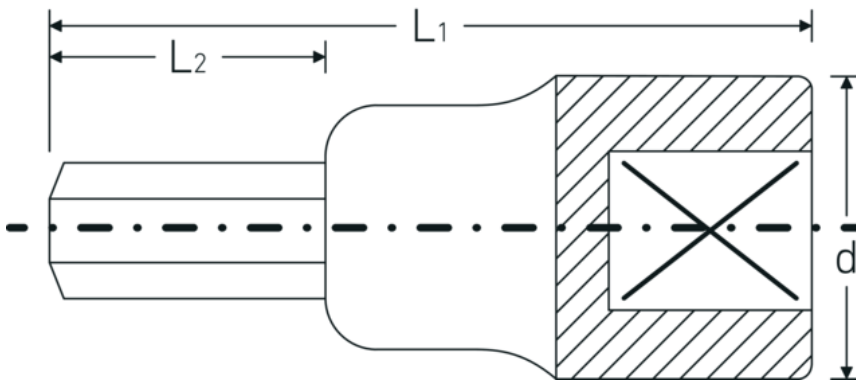

## INHEX screwdriver sockets 1/2", metric

54

Product no. **03050012**  
GTIN **4018754006298**  
Model **54 12**

**Label.** INHEX screwdriver socket 1/2 " 12mm L.60mm

### Technical Drawing.

### Technical Attributes.

Drive profile	hex
External hex drive (mm)	12 mm
Internal square drive (inch)	1/2 "
d	23,7 mm
DIN	DIN 7422
L1	60 mm
L2	20 mm

### Logistics data.

Depth mm (IFS)	60
Width mm (IFS)	24
Height mm (IFS)	24
Length (packed, mm)	130
Width (packed, mm)	80
Height (packed, mm)	25
Volume (packed, dm <sup>3</sup> )	0.26 dm <sup>3</sup>
Product no.	03050012
Weight (gross, kg)	0,610