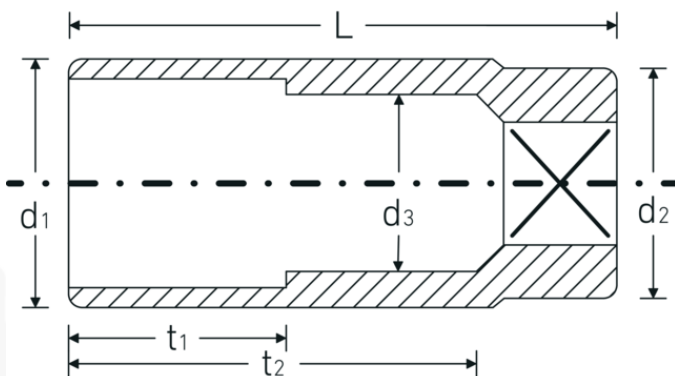

## Socket

56

Product no. **05020034**  
GTIN **4018754008971**  
Model **56 34**

**Label.** 3/4 " Socket Spanner size 34mm L.90mm

**Features.**

- DIN 3124/ISO 2725-1, ASME B 107.5 M
- extra deep
- AS-drive and HPQ® high performance steel up to 36 mm, chrome plated

## Technical Drawing.

## Logistics data.

Depth mm (IFS) 90

<b>Internal square drive (inch)</b>	3/4 "	<b>Width mm (IFS)</b>	47
<b>d1</b>	47 mm	<b>Height mm (IFS)</b>	47
<b>d2</b>	40 mm	<b>Length (packed, mm)</b>	95
<b>d3</b>	31 mm	<b>Width (packed, mm)</b>	100
<b>DIN</b>	DIN 3124 / ISO 2725-1, ASME B 107.5 M	<b>Height (packed, mm)</b>	48
<b>Length mm (L)</b>	90 mm	<b>Volume (packed, dm3)</b>	0.456 dm3
<b>Width across flats [mm]</b>	34 mm	<b>Art. no.</b>	05020034
<b>t1</b>	40 mm	<b>Weight (gross, kg)</b>	1,124
<b>t2</b>	64,4 mm	<b>Weight PAP (kg)</b>	0,000
		<b>Weight PVC (kg)</b>	0,008
		<b>GTIN</b>	4018754008971
		<b>Country of origin</b>	GERMANY
		<b>Region of origin</b>	Nordrhein-Westfalen
		<b>WEEE/ElektroG</b>	nicht ear-pflichtig
		<b>Customs tariff no.</b>	82042000
		<b>Packing standard</b>	2
		<b>Weight</b>	562 g

## Variants.

Art. no.	Model no. (ERP)	Description	GTIN
05020022	56 22	3/4 " Socket Spanner size 22mm L.90mm	4018754008926
05020024	56 24	3/4 " Socket Spanner size 24mm L.90mm	4018754008933
05020027	56 27	3/4 " Socket Spanner size 27mm L.90mm	4018754008940
05020030	56 30	3/4 " Socket Spanner size 30mm L.90mm	4018754008957
05020032	56 32	3/4 " Socket Spanner size 32mm L.90mm	4018754008964
05020034	56 34	3/4 " Socket Spanner size 34mm L.90mm	4018754008971
05020036	56 36	3/4 " Socket Spanner size 36mm L.90mm	4018754008988
05020041	56 41	3/4 " Socket Spanner size 41mm L.90mm	4018754008995