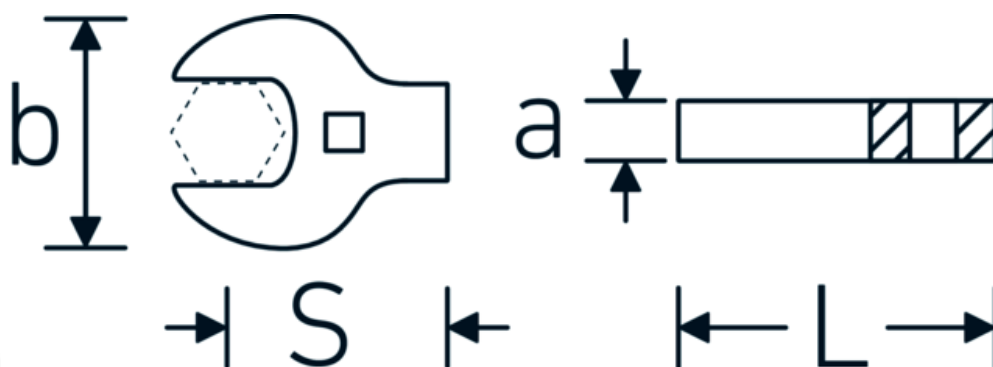

CROW-FOOT wrench heavy-duty, inch
540a HD

Product no. **02501038**
GTIN **4018754198092**
Model **540A HD SW 11/16**

Label. 3/8 " CROW-FOOT wrench heavy-duty Wrench size 11/16" L.47,2mm

Technical Drawing.

Technical Attributes.

a	11 mm
Internal square drive (inch)	3/8 "
Width mm (b)	38 mm

Logistics data.

Depth mm (IFS)	40
Width mm (IFS)	37
Height mm (IFS)	11

Length mm (L)	47,2 mm	Length (packed, mm)	65
S	28,6 mm	Width (packed, mm)	55
Wrench size [inch]	11/16 "	Height (packed, mm)	35
		Volume (packed, dm3)	0.125125 dm3
		Product no.	02501038
		Weight (gross, kg)	0,090
		Weight PAP (kg)	0,000
		Weight PVC (kg)	0,004
		GTIN	4018754198092
		Country of origin	GERMANY
		Region of origin	Nordrhein-Westfalen
		WEEE/ElektroG	nicht ear-pflichtig
		Customs tariff no.	82042000
		Packing standard	1
		Weight	69 g