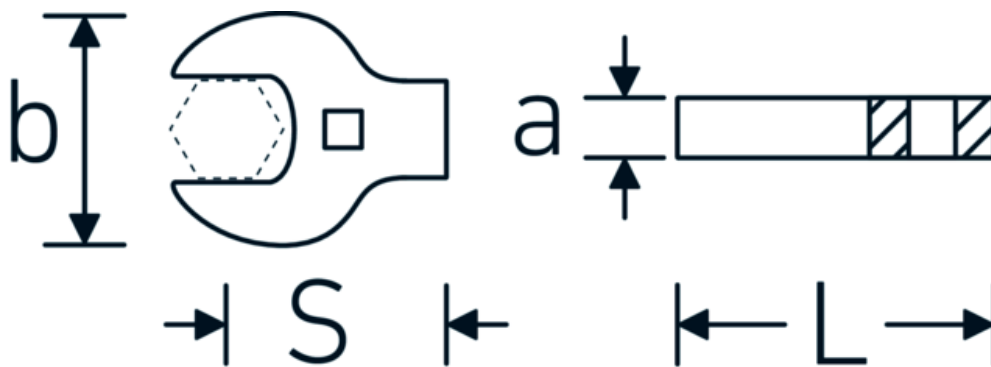

CROW-FOOT wrench heavy-duty, inch
540a HD

Product no. **03501075**
GTIN **4018754198207**
Model **540A HD SW 2.3/16**

Label. 1/2 " CROW-FOOT wrench heavy-duty Wrench size 2 3/16" L.93mm

Technical Drawing.

Technical Attributes.

| | |
|-------------------------------------|-------|
| a | 16 mm |
| Internal square drive (inch) | 1/2 " |
| Width mm (b) | 96 mm |

Logistics data.

| | |
|------------------------|-----|
| Depth mm (IFS) | 150 |
| Width mm (IFS) | 140 |
| Height mm (IFS) | 20 |

| | | | |
|---------------------------|----------|-----------------------------|---------------------|
| Length mm (L) | 93 mm | Length (packed, mm) | 150 |
| S | 55,1 mm | Width (packed, mm) | 140 |
| Wrench size [inch] | 2 3/16 " | Height (packed, mm) | 20 |
| | | Volume (packed, dm3) | 0.42 dm3 |
| | | Product no. | 03501075 |
| | | Weight (gross, kg) | 0,485 |
| | | Weight PAP (kg) | 0,000 |
| | | Weight PVC (kg) | 0,006 |
| | | GTIN | 4018754198207 |
| | | Country of origin | GERMANY |
| | | Region of origin | Nordrhein-Westfalen |
| | | WEEE/ElektroG | nicht ear-pflichtig |
| | | Customs tariff no. | 82042000 |
| | | Packing standard | 1 |
| | | Weight | 480 g |