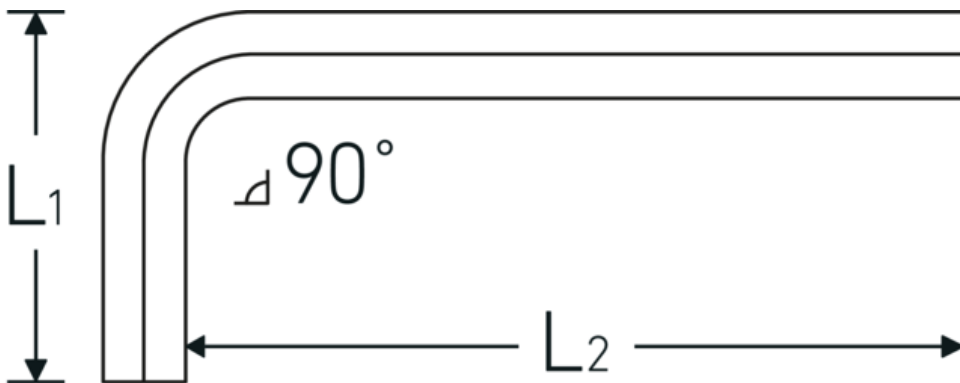

Hex key for hex bolts

10760

Product no. **43153014**
 GTIN **4018754332199**
 Model **10760 14**
WINKELSCHRAUBENDREHER
SECHSKANT

Label.

Hex key for hex bolts Hex drive 14mm L.56mm x 140mm

Technical Drawing.

Technical Attributes.

Drive profile	hex
External hex drive (mm)	14 mm
DIN	DIN ISO 2936
L1	56 mm
L2	140 mm

Logistics data.

Depth mm (IFS)	149
Width mm (IFS)	69
Height mm (IFS)	16
Length (packed, mm)	260
Width (packed, mm)	150
Height (packed, mm)	17
Volume (packed, dm ³)	0.663 dm ³
Product no.	43153014
Weight (gross, kg)	1,274

Weight PAP (kg)	0,000
Weight PVC (kg)	0,008
GTIN	4018754332199
Country of origin	GERMANY
Region of origin	Nordrhein-Westfalen
WEEE/ElektroG	nicht ear-pflichtig
Customs tariff no.	82054000
Packing standard	5
Weight	261 g