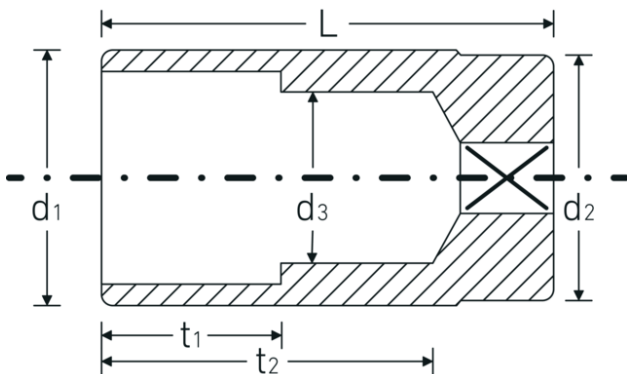

Sockets 1/2", inch, extra deep

51a

Product no. **03420058**
GTIN **4018754127153**
Model **51 A 1 5/16**

Label. 1/2 " Socket Wrench size 1 5/16" L.83mm

Technical Drawing.

Technical Attributes.

Drive profile	bi-hex AS-Drive®
Internal square drive (inch)	1/2 "
d1	41,8 mm
d2	40 mm
d3	32,1 mm
Length mm (L)	83 mm
Wrench size [inch]	1 5/16 "
t1	35 mm
t2	62,7 mm

Logistics data.

Depth mm (IFS)	83
Width mm (IFS)	44
Height mm (IFS)	44
Length (packed, mm)	270
Width (packed, mm)	150
Height (packed, mm)	45
Volume (packed, dm ³)	1.8225 dm ³
Product no.	03420058
Weight (gross, kg)	1,800