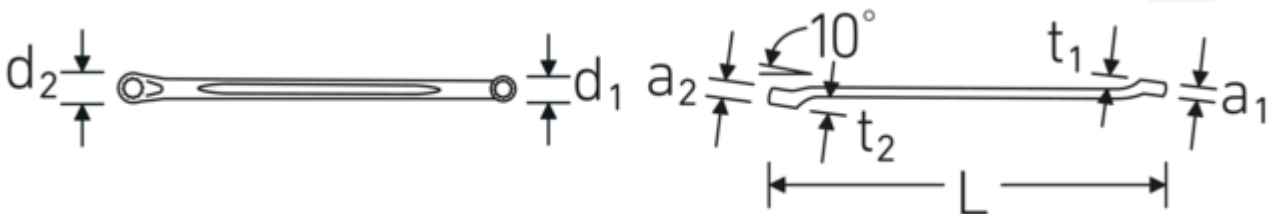

Double-ended ring spanner, inch

230a

Product no. 41611620
GTIN 4018754023059
Model 230a 1/4 x 5/16

Label. Double-ended ring spanner Spanner size 1/4 x 5/16 " L.180mm

- Features.**
- shallow offset
 - SAE AS 954 (dimensions and test loads)
 - Fed. Spec. GGG-W-636E
 - S.B.A.C. Techn. Spec. T.S. 48 up to 1/2"
 - HPQ® high performance steel, chrome plated

Advantages.

Shallow-crank

Technical Drawing.

Technical Attributes.

a1	5,2 mm
a2	6 mm
Drive profile	bi-hex AS-Drive®

Logistics data.

Depth mm (IFS)	185
Width mm (IFS)	12
Height mm (IFS)	12

d1	10,2 mm	Length (packed, mm)	190
d2	11,9 mm	Width (packed, mm)	65
Length mm (L)	180 mm	Height (packed, mm)	13
Ring position	10 °	Volume (packed, dm3)	0.16055 dm3
Spanner width 1 [inch]	1/4 "	Art. no.	41611620
Spanner width s 2 [inch]	5/16 "	Weight (gross, kg)	0,450
t1	7,9 mm	Weight PAP (kg)	0,000
t2	8,8 mm	Weight PVC (kg)	0,004
		GTIN	4018754023059
		Country of origin	GERMANY
		Region of origin	Nordrhein-Westfalen
		WEEE/ElektroG	nicht ear-pflichtig
		Customs tariff no.	82041100
		Packing standard	10
		Weight	45 g