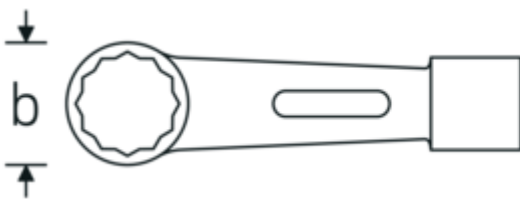

### Label.

Impact ring wrench Wrench size 115 mm L.505mm

### Technical Attributes.

a	82 mm
Width mm (b)	162 mm
Length mm (L)	505 mm
Wrench width 1 [mm]	115 mm