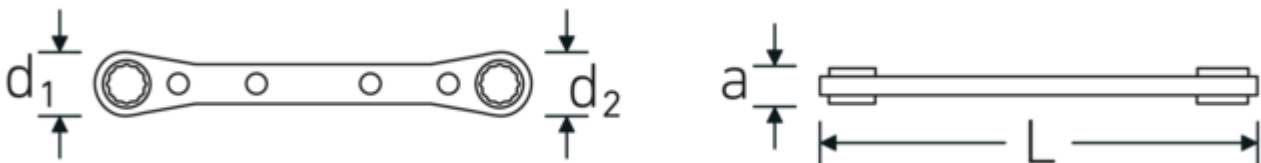

### Label.

Ratchet ring wrench Wrench size 3/8 x 7/16 " L.139mm

### Technical Attributes.

a	9 mm
Drive profile	Spline-Drive
d1	20 mm
d2	23 mm
Size of output profile	12 x 14
Length mm (L)	139 mm
Wrench width 1 [inch]	3/8 "
Wrench width s 2 [inch]	7/16 "

### Logistics data.

Depth mm (IFS)	140
Width mm (IFS)	23
Height mm (IFS)	9
Length (packed, mm)	173
Width (packed, mm)	32
Height (packed, mm)	10
Volume (packed, dm3)	0.05536 dm3
Product no.	41571214
Weight (gross, kg)	0,088
Weight PAP (kg)	0,000
Weight PVC (kg)	0,004
GTIN	4018754209378
Country of origin	UNITED STATES

## Variants.

Product no.	Art. no. (ERP)	Description	GTIN
41570810	25aSP 8 x 10	Ratchet ring wrench Wrench size 1/4 x 5/16 " L.109mm	4018754209361
41571214	25aSP 12 x 14	Ratchet ring wrench Wrench size 3/8 x 7/16 " L.139mm	4018754209378
41571618	25aSP 16 x 18	Ratchet ring wrench Wrench size 1/2 x 9/16 " L.174mm	4018754209385
41572022	25aSP 20 x 22	Ratchet ring wrench Wrench size 5/8 " L.205mm	4018754209392
41572428	25aSP 24 x 28	Ratchet ring wrench Wrench size 3/4 x 7/8 " L.235mm	4018754209408