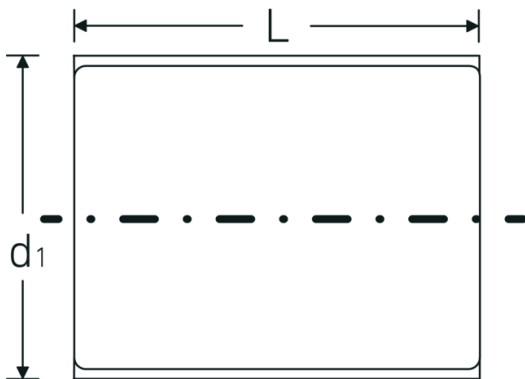

### 12171 VDE

Product no. **02380019**  
 GTIN **4018754253562**  
 Model **12171 VDE-19**

**Label.** 3/8 " VDE socket Wrench size 19mm L.50mm

## Technical Drawing.

## Technical Attributes.

Drive profile	bi-hex AS-Drive®
Internal square drive (inch)	3/8 "
d1	30,2 mm
DIN	DIN EN 60900
Length mm (L)	50 mm
Width across flats [mm]	19 mm

## Logistics data.

Depth mm (IFS)	49
Width mm (IFS)	31
Height mm (IFS)	31
Length (packed, mm)	60
Width (packed, mm)	35
Height (packed, mm)	35
Volume (packed, dm3)	0.0735 dm3
Product no.	02380019
Weight (gross, kg)	0,060