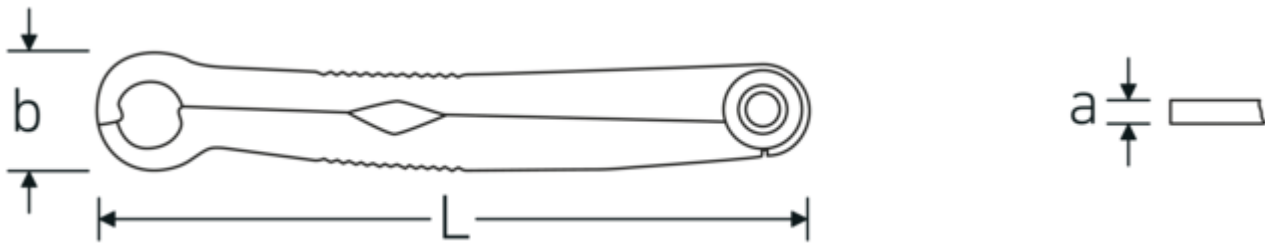

In our modular Tool Control System (TCS) tool inserts – an intelligent storage solution for tool trolleys and workshop wagons.

Technologies and features.

Tool Control System

The intelligent modular insert system protects and organises the tools in tool boxes, workshop trolleys and workshop benches. Two-colour foam inlays make checking the completeness of the tools quick and easy.

Technical Drawing.

Technical Attributes.

Number of tools	10 pcs.
Range	8-19
Width mm (b)	460 mm
Height mm (h)	30 mm
Length mm (L)	250 mm

Logistics data.

Depth mm (IFS)	460
Width mm (IFS)	250
Height mm (IFS)	30
Length (packed, mm)	460
Width (packed, mm)	250
Height (packed, mm)	30
Volume (packed, dm ³)	3.45 dm ³
Art. no.	96830130
Weight (gross, kg)	2,005
Weight PAP (kg)	0,000
Weight PVC (kg)	0,008
GTIN	4018754248858
Country of origin	GERMANY
Region of origin	Nordrhein-Westfalen
WEEE/ElektroG	nicht ear-pflichtig
Customs tariff no.	82041100
Packing standard	1
Weight	2005 g