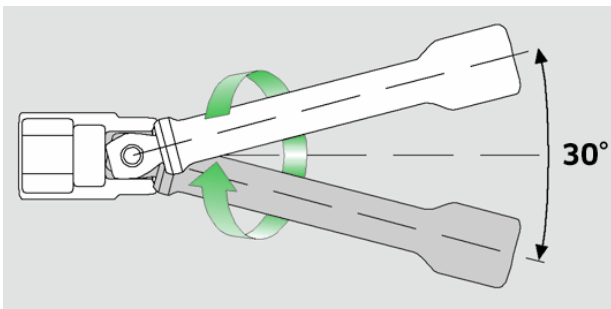

Wobble-Drive extensions 1/2"

509W

Product no. **13010007**
GTIN **4018754091164**
Model **509W/5**

Label.

1/2 " Wobble-Drive extension L.130mm

Technical Attributes.

External square drive (inch)	1/2
Internal square drive (inch)	1/2 "
d	23,2 mm
Size	5
Length mm (L)	130 mm

Logistics data.

Depth mm (IFS)	131
Width mm (IFS)	23
Height mm (IFS)	23
Length (packed, mm)	170
Width (packed, mm)	90
Height (packed, mm)	23
Volume (packed, dm3)	0.3519 dm3
Product no.	13010007
Weight (gross, kg)	0,955
Weight PAP (kg)	0,000
Weight PVC (kg)	0,007
GTIN	4018754091164
Country of origin	GERMANY
Region of origin	Nordrhein-Westfalen
WEEE/ElektroG	nicht ear-pflichtig
Customs tariff no.	82042000

Packing standard	5
Weight	191 g

Variants.

Product no.	Model no. (ERP)	Description	GTIN
13010005	509W/2	1/2 " Wobble-Drive extension L.52mm	4018754091140
13010006	509W/3	1/2 " Wobble-Drive extension L.75mm	4018754091157
13010007	509W/5	1/2 " Wobble-Drive extension L.130mm	4018754091164
13010008	509W/10	1/2 " Wobble-Drive extension L.255mm	4018754091171