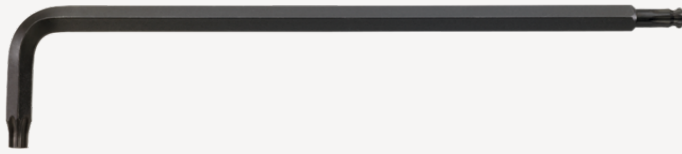

Key wrench

10771

Product no. **43273025**
GTIN **4018754332700**
Model **10771 T25 KUGELKOPF-
WINKELSCHRAUBENDREHER
TORX**

Label. Key wrench L.33mm x 163mm

Features.

- for inside TORX® screws
- extra long
- with ball end on long arm
- swivel angle up to 25° each side
- Chrome Vanadium, gunmetal finish

Advantages.

For recessed TORX® screws

Technical Drawing.

Technical Attributes.

Drive profile	TORX®
Size of output profile	T25
L1	33 mm
L2	163 mm

Logistics data.

Depth mm (IFS)	99
Width mm (IFS)	21
Height mm (IFS)	5
Length (packed, mm)	99
Width (packed, mm)	21
Height (packed, mm)	5
Volume (packed, dm3)	0.010395 dm3
Art. no.	43273025
Weight (gross, kg)	0,014
Weight PAP (kg)	0,000
Weight PVC (kg)	0,000
GTIN	4018754332700
Country of origin	GERMANY
Region of origin	Nordrhein-Westfalen
WEEE/ElektroG	nicht ear-pflichtig
Customs tariff no.	82041100
Packing standard	1
Weight	24 g

Variants.

Art. no.	Art. no. (ERP)	Description	GTIN
43273009	10771 T9 KUGELKOPF-WINKELSCHRAUBENDREHER TORX	Hexagon key wrench L.18mm x 67mm	4018754332663
43273010	10771 T10 KUGELKOPF-WINKELSCHRAUBENDREHER TORX	Key wrench L.23mm x 121mm	4018754332670
43273015	10771 T15 KUGELKOPF-WINKELSCHRAUBENDREHER TORX	Key wrench L.27mm x 136mm	4018754332687
43273020	10771 T20 KUGELKOPF-WINKELSCHRAUBENDREHER TORX	Key wrench L.29mm x 148mm	4018754332694
43273025	10771 T25 KUGELKOPF-WINKELSCHRAUBENDREHER TORX	Key wrench L.33mm x 163mm	4018754332700
43273027	10771 T27 KUGELKOPF-WINKELSCHRAUBENDREHER TORX	Key wrench L.36mm x 176mm	4018754332717