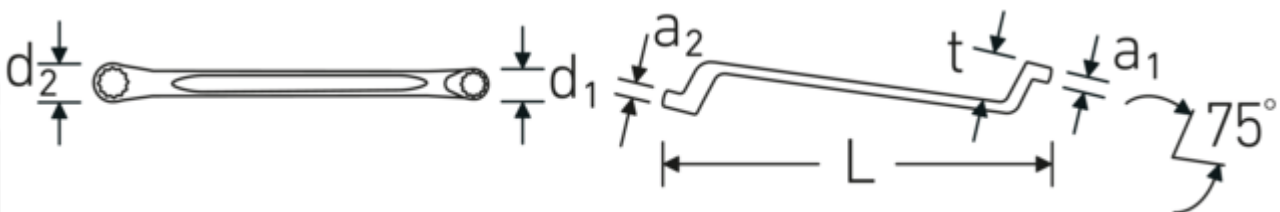

Double-ended ring spanner, metric, offset

StahlwilleSTABIL®20

Product no. 41041013
GTIN 4018754020843
Model StahlwilleSTABIL 20 10 x 13

Label. Double-ended ring spanner Spanner size 10 x 13 mm L.220mm

Features. StahlwilleSTABIL®

- offset
- DIN 838/ISO 10104
- Chrome Alloy Steel, chrome plated

Advantages.

Low-crank

The distinctive STAHLWILLE rounded finish gives the combination spanner a non-slip and pleasant feel for safe working, even with oil-smearred hands.

Manufactured from durable chrome-alloy steel for a long service life and resistance to wear.

Technical Drawing.

Technical Attributes.

a1	9 mm
a2	10 mm
Drive profile	bi-hex AS-Drive®
d1	15,8 mm
d2	20 mm
Length mm (L)	220 mm
Spanner width 1 [mm]	10 mm
Ring position	75 °
Spanner width 2 [mm]	13 mm
t	25 mm

Logistics data.

Depth mm (IFS)	230
Width mm (IFS)	22
Height mm (IFS)	28
Length (packed, mm)	255
Width (packed, mm)	80
Height (packed, mm)	52
Volume (packed, dm3)	1.0608 dm3
Art. no.	41041013
Weight (gross, kg)	1,200
Weight PAP (kg)	0,000
Weight PVC (kg)	0,010
GTIN	4018754020843
Country of origin	GERMANY
Region of origin	Nordrhein-Westfalen
WEEE/ElektroG	nicht ear-pflichtig
Customs tariff no.	82041100
Packing standard	10
Weight	122 g