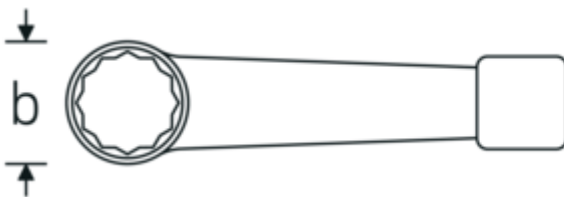

Impact ring spanner, metric

4205

Product no. **42050080**
GTIN **4018754024339**
Model **4205 80**

Label. Striking face ring spanner Spanner size 80mm L.345mm

Features.

- DIN 7444
- special steel, grey

Advantages.

DIN 7444.

Technical Drawing.

Technical Attributes.

a	35 mm
Width mm (b)	126 mm
DIN	DIN 7444
Length mm (L)	345 mm
Spanner width 1 [mm]	80 mm

Logistics data.

Depth mm (IFS)	360
Width mm (IFS)	126
Height mm (IFS)	36
Length (packed, mm)	360
Width (packed, mm)	126
Height (packed, mm)	36

Volume (packed, dm3)	1.63296 dm3
Art. no.	42050080
Weight (gross, kg)	4,100
Weight PAP (kg)	0,000
Weight PVC (kg)	0,000
GTIN	4018754024339
Country of origin	GERMANY
Region of origin	Nordrhein-Westfalen
WEEE/ElektroG	nicht ear-pflichtig
Customs tariff no.	82041100
Packing standard	1
Weight	4100 g

42050165	4205 165	Striking face ring spanner Spanner size 165mm L.650mm	4018754024506
42050170	4205 170	Striking face ring spanner Spanner size 170mm L.650mm	4018754024513
42050175	4205 175	Striking face ring spanner Spanner size 175mm L.650mm	4018754024520
42050180	4205 180	Striking face ring spanner Spanner size 180mm L.650mm	4018754024537
42050210	4205 210	Striking face ring spanner Spanner size 210mm L.750mm	4018754024575